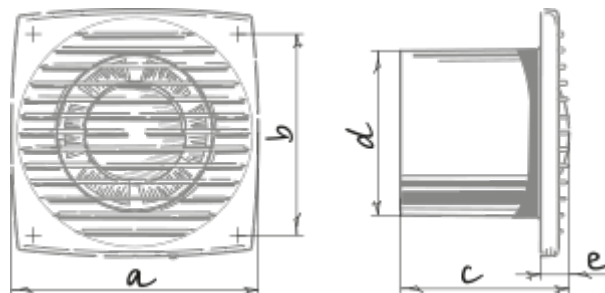

Bravo Platinum 125 (127-220V/60Hz)

Extract fans

- Motor type: AC
- Backdraft protection: Backdraft damper

	Unit of measurement	Bravo Platinum 125 (127-220V/60Hz)
Connected air duct size	mm	125
Speed	-	1
Minimum supply voltage	V	127
Maximum supply voltage	V	220
Power supply frequency	Hz	60
Unit current	A	
Ingress protection rating	-	IP34

Dimensions

a	b	c	Ø d	e
176	144	104	125	17

Accessories

Other accessories

Name	Photo	Description
CDT E1.8		Thyristor speed controller

Air distribution

Name	Photo	Description
BlauFlex PVC		Flexible air ducts BlauFlex
BlauFlex Iso N 127/7.6		Flexible air ducts BlauFlex
BlauPlast RR 125/0.5		Round duct
BlauPlast RR 125/1		Round duct
BlauPlast RR 125/1.5		Round duct
BlauPlast RTR 125/0.35-0.5		Round telescopic duct
BlauPlast RTR 125/0.5-1		Round telescopic duct
BlauPlast RV 125		Round duct connector
BlauPlast RSV 125		Flexible duct connector
BlauPlast RB 125/90°		Bend 90°
BlauPlast RH 125		Round duct holder

BlauPlast RVP 125		Round duct connector with plate
BlauPlast RVPK 125		Round duct connector with a plate and a gravity backdraft damper
BlauPlast US-90° 125/204x60		Bend
BlauPlast UBS 125/204x60		Connector
BlauPlast RR 125/0.35		Round duct
BlauPlast RR 125/2		Round duct
BlauPlast RR 125/2.5		Round duct
BlauPlast RVK 125		Connector with backdraft damper for round ducts
BlauPlast RB 125/45°		Bend 45°
BlauPlast WP 125		Wall plate for round ducts
BlauPlast RRT 125		T-joint for round ducts
BlauPlast US-90° 125/220x90		Bend