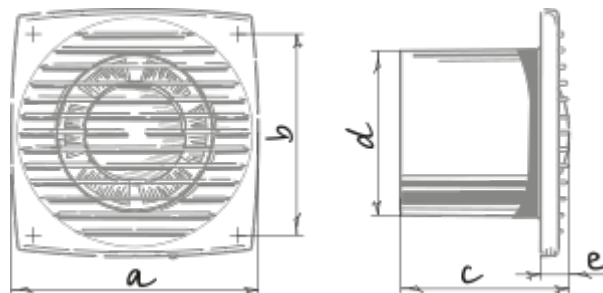

Bravo Platinum 125 (127-220V/60Hz)

Extract fans

- Motor type: AC
- Backdraft protection: Backdraft damper

| | Unit of measurement | Bravo Platinum 125 (127-220V/60Hz) |
|---------------------------|---------------------|------------------------------------|
| Connected air duct size | mm | 125 |
| Speed | - | 1 |
| Minimum supply voltage | V | 127 |
| Maximum supply voltage | V | 220 |
| Power supply frequency | Hz | 60 |
| Unit current | A | |
| Ingress protection rating | - | IP34 |

Dimensions

| a | b | c | ∅ d | e |
|-----|-----|-----|-----|----|
| 176 | 144 | 104 | 125 | 17 |

Accessories

Thyristor speed controllers

| Name | Photo | Description |
|--------------------------|---|----------------------------|
| CDT E1.8 |  | Thyristor speed controller |