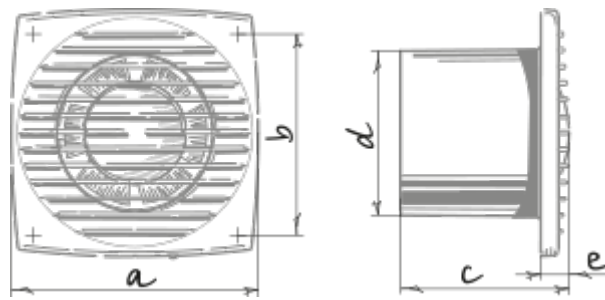

# Bravo Platinum 125

Extract fans

- Maximum airflow: 192
- Sound pressure level LpA at 3 m: 37
- Motor type: AC
- Backdraft protection: Backdraft damper

	Unit of measurement	Bravo Platinum 125
Connected air duct size	mm	125
Speed	-	1
Minimum supply voltage	V	220
Maximum supply voltage	V	240
Power supply frequency	Hz	50
Rated power	W	16
Unit current	A	0.1
Maximum airflow	m <sup>3</sup> /h	192
Sound pressure level LpA at 3 m	dB(A)	37
Ingress protection rating	-	IP34

## Dimensions

a	b	c	∅ d	e
176	144	104	125	17