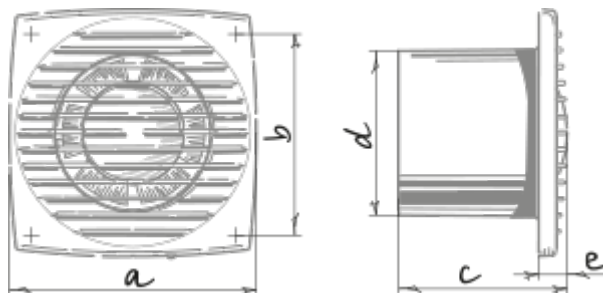

Dimensions

a	b	c	Ø d	e
150	122	102	100	17

Accessories

Thyristor speed controllers

Name	Photo	Description
CDT E1.8		Thyristor speed controller

Flexible ducts

Name	Photo	Description
BlauFlex PVC		Flexible air ducts BlauFlex