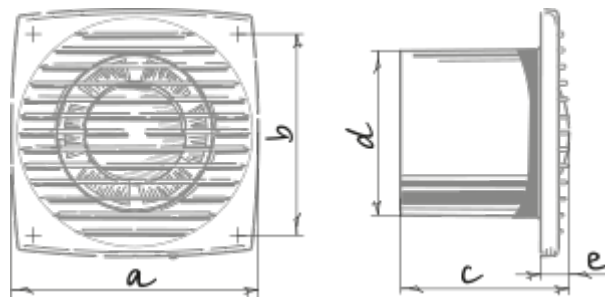

Bravo Platinum 100

Extract fans

- Maximum airflow: 101
- Sound pressure level LpA at 3 m: 35
- Motor type: AC
- Backdraft protection: Backdraft damper

	Unit of measurement	Bravo Platinum 100
Connected air duct size	mm	100
Speed	-	1
Minimum supply voltage	V	220
Maximum supply voltage	V	240
Power supply frequency	Hz	50
Rated power	W	14
Unit current	A	0.085
Maximum airflow	m ³ /h	101
Sound pressure level LpA at 3 m	dB(A)	35
Ingress protection rating	-	IP34

Dimensions

a	b	c	∅ d	e
150	122	102	100	17

Accessories

Thyristor speed controllers

Name	Photo	Description
CDT E1.8		Thyristor speed controller

Flexible ducts

Name	Photo	Description
BlauFlex PVC		Flexible air ducts BlauFlex