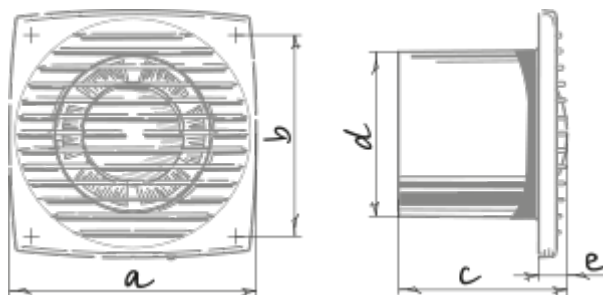

Bravo Chrome 150 (127-220V/60Hz)

Extract fans

- Backdraft protection: Backdraft damper

	Unit of measurement	Bravo Chrome 150 (127-220V/60Hz)
Connected air duct size	mm	150
Minimum supply voltage	V	127
Maximum supply voltage	V	220
Power supply frequency	Hz	60
Ingress protection rating	-	IP34
Impeller material	-	Plastic

Dimensions

a	b	c	Ø d	e
205	174	124	150	19

Accessories

Flat duct

Name	Photo	Description
BlauPlast RR 150/1		Round duct
BlauPlast RR 150/1.5		Round duct
BlauPlast RR 150/0.5		Round duct
BlauPlast RR 150/0.35		Round duct
BlauPlast RR 150/2.5		Round duct
BlauPlast RR 150/2		Round duct
BlauPlast RTR 150/0.5-1		Round telescopic duct
BlauPlast RTR 150/0.35-0.5		Round telescopic duct
BlauPlast RSV 150		Flexible duct connector
BlauPlast RB 150/90°		Bend 90°
BlauPlast RRT 150		T-joint for round ducts
BlauPlast WP 150		Wall plate for round ducts
BlauPlast RV 150		Round duct connector

BlauPlast RVK 150		Connector with backdraft damper for round ducts
BlauPlast RVPK 150		Round duct connector with a plate and a gravity backdraft damper
BlauPlast RVP 150		Round duct connector with plate
BlauPlast US-90° 150/204x60		Bend
BlauPlast US-90° 150/220x90		Bend
BlauPlast UBS 150/220x90		Connector
BlauPlast RH 150		Round duct holder