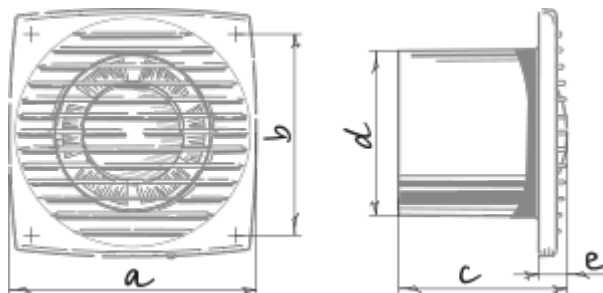

Bravo Chrome 150 (127-220V/60Hz)

Extract fans

- Motor type: AC
- Backdraft protection: Backdraft damper

| | Unit of measurement | Bravo Chrome 150 (127-220V/60Hz) |
|---------------------------|---------------------|----------------------------------|
| Connected air duct size | mm | 150 |
| Speed | - | 1 |
| Minimum supply voltage | V | 127 |
| Maximum supply voltage | V | 220 |
| Power supply frequency | Hz | 60 |
| Unit current | A | |
| Ingress protection rating | - | IP34 |

Dimensions

| a | b | c | Ø d | e |
|-----|-----|-----|-----|----|
| 205 | 174 | 124 | 150 | 19 |

Accessories

Other accessories

| Name | Photo | Description |
|--------------------------|---|----------------------------|
| CDT E1.8 |  | Thyristor speed controller |