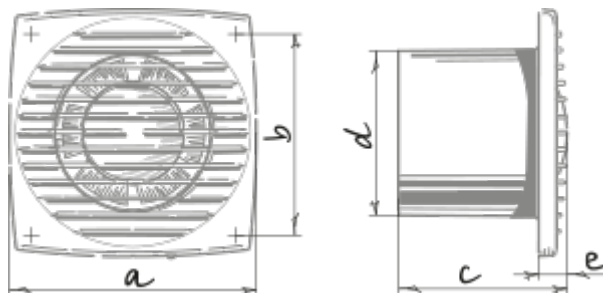

Bravo Chrome 150 (127-220V/60Hz)

Extract fans

- Motor type: AC
- Backdraft protection: Backdraft damper

| | Unit of measurement | Bravo Chrome 150 (127-220V/60Hz) |
|---------------------------|---------------------|----------------------------------|
| Connected air duct size | mm | 150 |
| Speed | - | 1 |
| Minimum supply voltage | V | 127 |
| Maximum supply voltage | V | 220 |
| Power supply frequency | Hz | 60 |
| Unit current | A | |
| Ingress protection rating | - | IP34 |

Dimensions

| a | b | c | ∅ d | e |
|-----|-----|-----|-----|----|
| 205 | 174 | 124 | 150 | 19 |

Accessories

Thyristor speed controllers

| Name | Photo | Description |
|--------------------------|---|----------------------------|
| CDT E1.8 |  | Thyristor speed controller |