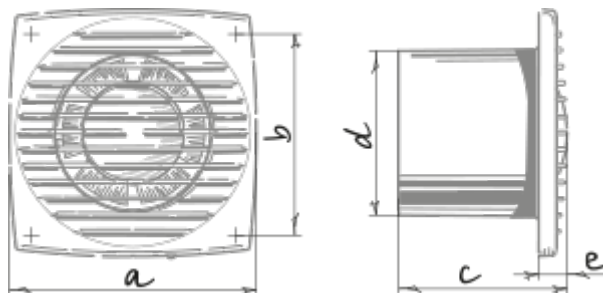

Bravo Chrome 150 (127-220V/60Hz)

Extract fans

- Motor type: AC
- Backdraft protection: Backdraft damper

	Unit of measurement	Bravo Chrome 150 (127-220V/60Hz)
Connected air duct size	mm	150
Speed	-	1
Minimum supply voltage	V	127
Maximum supply voltage	V	220
Power supply frequency	Hz	60
Unit current	A	
Ingress protection rating	-	IP34

Dimensions

a	b	c	Ø d	e
205	174	124	150	19

Accessories

Thyristor speed controllers

Name	Photo	Description
CDT E1.8		Thyristor speed controller

Flexible ducts

Name	Photo	Description
BlauFlex PVC		Flexible air ducts BlauFlex
BlauFlex Iso N 152/7.6		Flexible air ducts BlauFlex