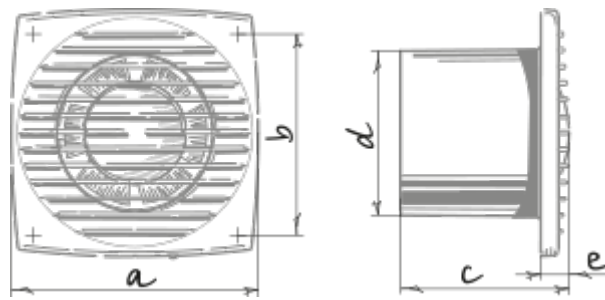

Bravo Chrome 150

Extract fans

- Maximum airflow: 305
- Sound pressure level LpA at 3 m: 39
- Motor type: AC
- Backdraft protection: Backdraft damper

	Unit of measurement	Bravo Chrome 150
Connected air duct size	mm	150
Speed	-	1
Minimum supply voltage	V	220
Maximum supply voltage	V	240
Power supply frequency	Hz	50
Rated power	W	24
Unit current	A	0.13
Maximum airflow	m ³ /h	305
Sound pressure level LpA at 3 m	dB(A)	39
Ingress protection rating	-	IP34

Dimensions

a	b	c	∅ d	e
205	174	124	150	19

Accessories

Other accessories

Name	Photo	Description
CDT E1.8		Thyristor speed controller

Air distribution

Name	Photo	Description
BlauFlex PVC		Flexible air ducts BlauFlex
BlauFlex Iso N 152/7.6		Flexible air ducts BlauFlex
BlauPlast RR 150/0.5		Round duct
BlauPlast RR 150/1		Round duct
BlauPlast RR 150/1.5		Round duct
BlauPlast RTR 150/0.35-0.5		Round telescopic duct
BlauPlast RTR 150/0.5-1		Round telescopic duct
BlauPlast RV 150		Round duct connector
BlauPlast RSV 150		Flexible duct connector