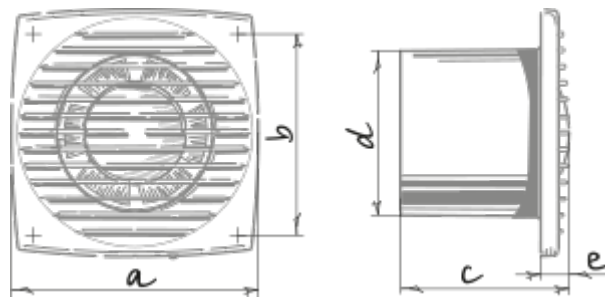

# Bravo Chrome 150

Extract fans

- Maximum airflow: 305
- Sound pressure level LpA at 3 m: 39
- Motor type: AC
- Backdraft protection: Backdraft damper

	Unit of measurement	Bravo Chrome 150
Connected air duct size	mm	150
Speed	-	1
Minimum supply voltage	V	220
Maximum supply voltage	V	240
Power supply frequency	Hz	50
Rated power	W	24
Unit current	A	0.13
Maximum airflow	m <sup>3</sup> /h	305
Sound pressure level LpA at 3 m	dB(A)	39
Ingress protection rating	-	IP34

## Dimensions

a	b	c	∅ d	e
205	174	124	150	19