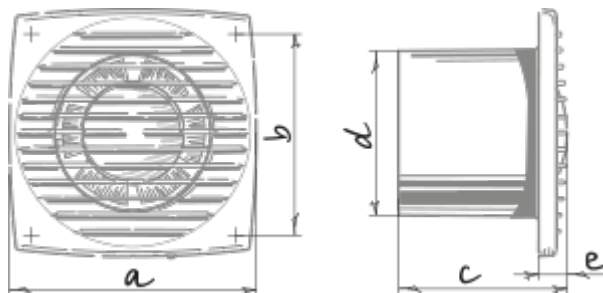

Bravo Chrome 125 (127-220V/60Hz)

Extract fans

- Motor type: AC
- Backdraft protection: Backdraft damper

	Unit of measurement	Bravo Chrome 125 (127-220V/60Hz)
Connected air duct size	mm	125
Speed	-	1
Minimum supply voltage	V	127
Maximum supply voltage	V	220
Power supply frequency	Hz	60
Unit current	A	
Ingress protection rating	-	IP34

Dimensions

a	b	c	Ø d	e
176	144	104	125	17

Accessories

Other accessories

Name	Photo	Description
CDT E1.8		Thyristor speed controller

Air distribution

Name	Photo	Description
BlauFlex PVC		Flexible air ducts BlauFlex
BlauFlex Iso N 127/7.6		Flexible air ducts BlauFlex
BlauPlast RR 125/0.5		Round duct
BlauPlast RR 125/1		Round duct
BlauPlast RR 125/1.5		Round duct
BlauPlast RTR 125/0.35-0.5		Round telescopic duct
BlauPlast RTR 125/0.5-1		Round telescopic duct
BlauPlast RV 125		Round duct connector
BlauPlast RSV 125		Flexible duct connector
BlauPlast RB 125/90°		Bend 90°
BlauPlast RH 125		Round duct holder

BlauPlast RVP 125		Round duct connector with plate
BlauPlast RVPK 125		Round duct connector with a plate and a gravity backdraft damper
BlauPlast US-90° 125/204x60		Bend
BlauPlast UBS 125/204x60		Connector
BlauPlast RR 125/0.35		Round duct
BlauPlast RR 125/2		Round duct
BlauPlast RR 125/2.5		Round duct
BlauPlast RVK 125		Connector with backdraft damper for round ducts
BlauPlast RB 125/45°		Bend 45°
BlauPlast WP 125		Wall plate for round ducts
BlauPlast RRT 125		T-joint for round ducts
BlauPlast US-90° 125/220x90		Bend