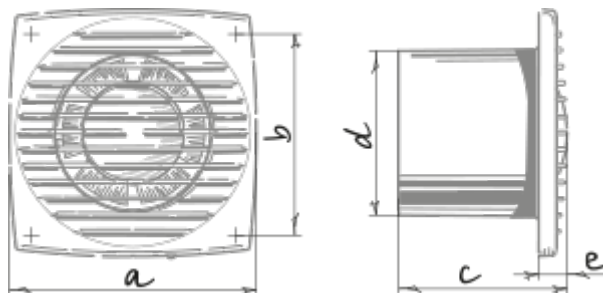

Bravo Chrome 125 (127-220V/60Hz)

Extract fans

- Motor type: AC
- Backdraft protection: Backdraft damper

	Unit of measurement	Bravo Chrome 125 (127-220V/60Hz)
Connected air duct size	mm	125
Speed	-	1
Minimum supply voltage	V	127
Maximum supply voltage	V	220
Power supply frequency	Hz	60
Unit current	A	
Ingress protection rating	-	IP34

Dimensions

a	b	c	∅ d	e
176	144	104	125	17

Accessories

Thyristor speed controllers

Name	Photo	Description
CDT E1.8		Thyristor speed controller

Flexible ducts

Name	Photo	Description
BlauFlex PVC		Flexible air ducts BlauFlex
BlauFlex Iso N 127/7.6		Flexible air ducts BlauFlex

Flat duct

Name	Photo	Description
BlauPlast RR 125/0.5		Round duct
BlauPlast RR 125/1		Round duct
BlauPlast RR 125/1.5		Round duct
BlauPlast RTR 125/0.35-0.5		Round telescopic duct
BlauPlast RTR 125/0.5-1		Round telescopic duct
BlauPlast RV 125		Round duct connector
BlauPlast RSV 125		Flexible duct connector
BlauPlast RB 125/90°		Bend 90°