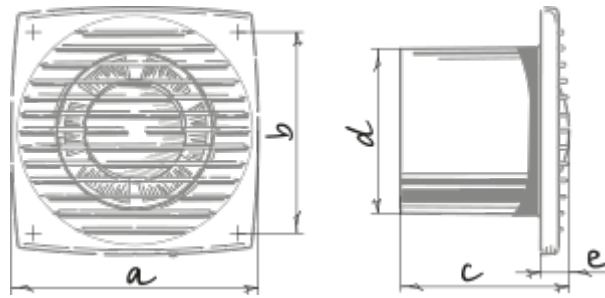

Bravo Chrome 125

Extract fans

- Maximum airflow: 192
- Sound pressure level LpA at 3 m: 37
- Motor type: AC
- Backdraft protection: Backdraft damper

	Unit of measurement	Bravo Chrome 125
Connected air duct size	mm	125
Speed	-	1
Minimum supply voltage	V	220
Maximum supply voltage	V	240
Power supply frequency	Hz	50
Rated power	W	16
Unit current	A	0.1
Maximum airflow	m ³ /h	192
Sound pressure level LpA at 3 m	dB(A)	37
Ingress protection rating	-	IP34

Dimensions

a	b	c	∅ d	e
176	144	104	125	17

Accessories

Other accessories

Name	Photo	Description
CDT E1.8		Thyristor speed controller

Air distribution

Name	Photo	Description
BlauFlex PVC		Flexible air ducts BlauFlex
BlauFlex Iso N 127/7.6		Flexible air ducts BlauFlex
BlauPlast RR 125/0.5		Round duct
BlauPlast RR 125/1		Round duct
BlauPlast RR 125/1.5		Round duct
BlauPlast RTR 125/0.35-0.5		Round telescopic duct
BlauPlast RTR 125/0.5-1		Round telescopic duct
BlauPlast RV 125		Round duct connector
BlauPlast RSV 125		Flexible duct connector

BlauPlast RB 125/90°		Bend 90°
BlauPlast RH 125		Round duct holder
BlauPlast RVP 125		Round duct connector with plate
BlauPlast RVPK 125		Round duct connector with a plate and a gravity backdraft damper
BlauPlast US-90° 125/204x60		Bend
BlauPlast UBS 125/204x60		Connector
BlauPlast RR 125/0.35		Round duct
BlauPlast RR 125/2		Round duct
BlauPlast RR 125/2.5		Round duct
BlauPlast RVK 125		Connector with backdraft damper for round ducts
BlauPlast RB 125/45°		Bend 45°
BlauPlast WP 125		Wall plate for round ducts
BlauPlast RRT 125		T-joint for round ducts
BlauPlast US-90° 125/220x90		Bend