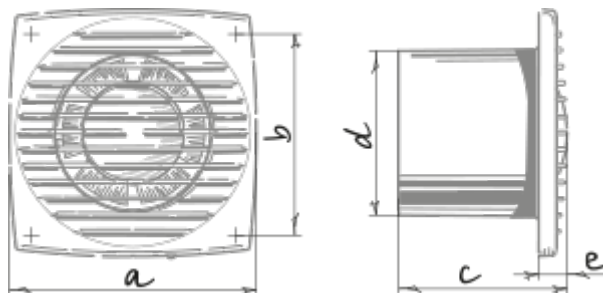

Bravo Chrome 100 (127-220V/60Hz)

Extract fans

- Motor type: AC
- Backdraft protection: Backdraft damper

	Unit of measurement	Bravo Chrome 100 (127-220V/60Hz)
Connected air duct size	mm	100
Speed	-	1
Minimum supply voltage	V	127
Maximum supply voltage	V	220
Power supply frequency	Hz	60
Unit current	A	
Ingress protection rating	-	IP34

Dimensions

a	b	c	Ø d	e
150	122	102	100	17

Accessories

Thyristor speed controllers

Name	Photo	Description
CDT E1.8		Thyristor speed controller

Flexible ducts

Name	Photo	Description
BlauFlex PVC		Flexible air ducts BlauFlex