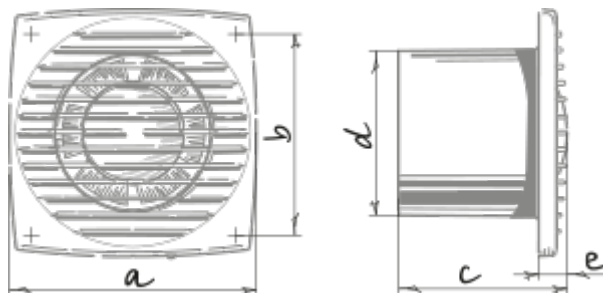

Bravo Chrome 100 (127-220V/60Hz)

Extract fans

- Motor type: AC
- Backdraft protection: Backdraft damper

	Unit of measurement	Bravo Chrome 100 (127-220V/60Hz)
Connected air duct size	mm	100
Speed	-	1
Minimum supply voltage	V	127
Maximum supply voltage	V	220
Power supply frequency	Hz	60
Unit current	A	
Ingress protection rating	-	IP34

Dimensions

a	b	c	Ø d	e
150	122	102	100	17

Accessories

Other accessories

Name	Photo	Description
CDT E1.8		Thyristor speed controller

Air distribution

Name	Photo	Description
BlauFlex PVC		Flexible air ducts BlauFlex
BlauPlast RR 100/0.5		Round duct
BlauPlast RR 100/1		Round duct
BlauPlast RR 100/1.5		Round duct
BlauPlast RTR 100/0.35-0.5		Round telescopic duct
BlauPlast RTR 100/0.5-1		Round telescopic duct
BlauPlast RV 100		Round duct connector
BlauPlast RSV 100		Flexible duct connector
BlauPlast RB 100/90°		Bend 90°
BlauPlast RH 100		Round duct holder
BlauPlast RVP 100		Round duct connector with plate

BlauPlast RVPK 100		Round duct connector with a plate and a gravity backdraft damper
BlauPlast US-90° 100/110x55		Bend
BlauPlast US-90° 100/204x60		Bend
BlauPlast UBS 100/110x55		Connector
BlauPlast FRT 100/110x55		Flat to round connector
BlauPlast RR 100/0.35		Round duct
BlauPlast RR 100/2		Round duct
BlauPlast RR 100/2.5		Round duct
BlauPlast RVK 100		Connector with backdraft damper for round ducts
BlauPlast RB 100/45°		Bend 45°
BlauPlast WP 100		Wall plate for round ducts
BlauPlast RVF 100		Round flexible duct connector
BlauPlast RVF 100 R		Round flexible duct connector
BlauPlast RVFI 100		Round flexible duct connector
BlauPlast RVFI 100 R		Round flexible duct connector