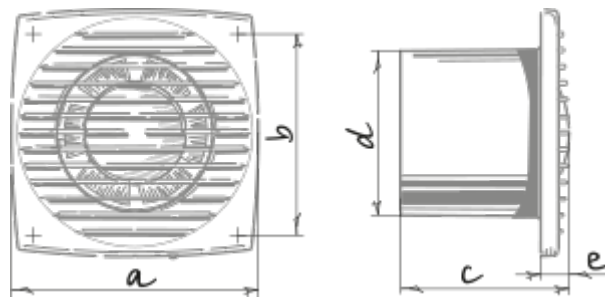

Bravo Chrome 100

Extract fans

- Maximum airflow: 101
- Sound pressure level LpA at 3 m: 35
- Motor type: AC
- Backdraft protection: Backdraft damper

	Unit of measurement	Bravo Chrome 100
Connected air duct size	mm	100
Speed	-	1
Minimum supply voltage	V	220
Maximum supply voltage	V	240
Power supply frequency	Hz	50
Rated power	W	14
Unit current	A	0.085
Maximum airflow	m ³ /h	101
Sound pressure level LpA at 3 m	dB(A)	35
Ingress protection rating	-	IP34

Dimensions

a	b	c	∅ d	e
150	122	102	100	17

Accessories

Thyristor speed controllers

Name	Photo	Description
CDT E1.8		Thyristor speed controller

Flexible ducts

Name	Photo	Description
BlauFlex PVC		Flexible air ducts BlauFlex