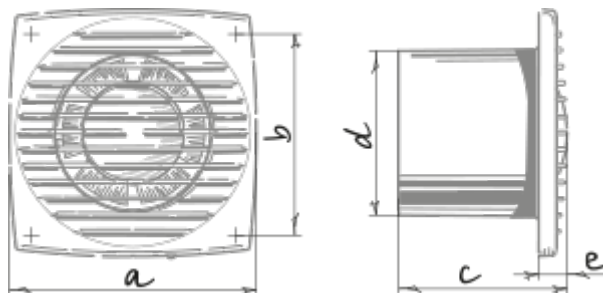

Bravo 150 (127-220V/60Hz)

Extract fans

- Motor type: AC
- Backdraft protection: Backdraft damper

	Unit of measurement	Bravo 150 (127-220V/60Hz)
Connected air duct size	mm	150
Speed	-	1
Minimum supply voltage	V	127
Maximum supply voltage	V	220
Power supply frequency	Hz	60
Unit current	A	
Ingress protection rating	-	IP34

Dimensions

a	b	c	∅ d	e
205	174	124	150	19

Accessories

Thyristor speed controllers

Name	Photo	Description
CDT E1.8		Thyristor speed controller

Flexible ducts

Name	Photo	Description
BlauFlex PVC		Flexible air ducts BlauFlex
BlauFlex Iso N 152/7.6		Flexible air ducts BlauFlex