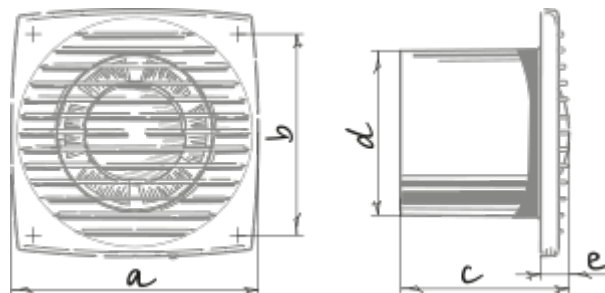

# Bravo 125 (127-220V/60Hz)

Extract fans

- Motor type: AC
- Backdraft protection: Backdraft damper

	Unit of measurement	Bravo 125 (127-220V/60Hz)
Connected air duct size	mm	125
Speed	-	1
Minimum supply voltage	V	127
Maximum supply voltage	V	220
Power supply frequency	Hz	60
Unit current	A	
Ingress protection rating	-	IP34

## Dimensions

a	b	c	∅ d	e
176	144	104	125	17