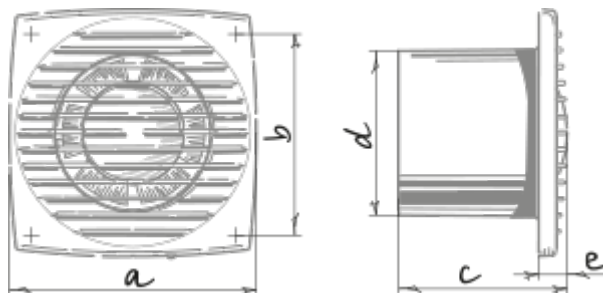

Bravo 125 (127-220V/60Hz)

Extract fans

- Motor type: AC
- Backdraft protection: Backdraft damper

	Unit of measurement	Bravo 125 (127-220V/60Hz)
Connected air duct size	mm	125
Speed	-	1
Minimum supply voltage	V	127
Maximum supply voltage	V	220
Power supply frequency	Hz	60
Unit current	A	
Ingress protection rating	-	IP34

Dimensions

a	b	c	Ø d	e
176	144	104	125	17

Accessories

Thyristor speed controllers

Name	Photo	Description
CDT E1.8		Thyristor speed controller

Flexible ducts

Name	Photo	Description
BlauFlex PVC		Flexible air ducts BlauFlex
BlauFlex Iso N 127/7.6		Flexible air ducts BlauFlex

Flat duct

Name	Photo	Description
BlauPlast RR 125/0.5		Round duct
BlauPlast RR 125/1		Round duct
BlauPlast RR 125/1.5		Round duct
BlauPlast RTR 125/0.35-0.5		Round telescopic duct
BlauPlast RTR 125/0.5-1		Round telescopic duct
BlauPlast RV 125		Round duct connector
BlauPlast RSV 125		Flexible duct connector
BlauPlast RB 125/90°		Bend 90°