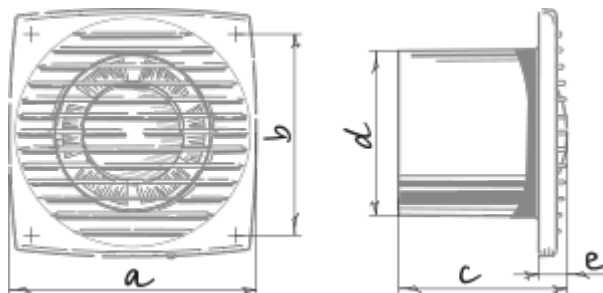

Bravo 125 (127-220V/60Hz)

Extract fans

- Motor type: AC
- Backdraft protection: Backdraft damper

	Unit of measurement	Bravo 125 (127-220V/60Hz)
Connected air duct size	mm	125
Speed	-	1
Minimum supply voltage	V	127
Maximum supply voltage	V	220
Power supply frequency	Hz	60
Unit current	A	
Ingress protection rating	-	IP34

Dimensions

a	b	c	∅ d	e
176	144	104	125	17

Accessories

Other accessories

Name	Photo	Description
CDT E1.8		Thyristor speed controller

Air distribution

Name	Photo	Description
BlauFlex PVC		Flexible air ducts BlauFlex
BlauFlex Iso N 127/7.6		Flexible air ducts BlauFlex
BlauPlast RR 125/0.5		Round duct
BlauPlast RR 125/1		Round duct
BlauPlast RR 125/1.5		Round duct
BlauPlast RTR 125/0.35-0.5		Round telescopic duct
BlauPlast RTR 125/0.5-1		Round telescopic duct
BlauPlast RV 125		Round duct connector
BlauPlast RSV 125		Flexible duct connector
BlauPlast RB 125/90°		Bend 90°
BlauPlast RH 125		Round duct holder

BlauPlast RVP 125		Round duct connector with plate
BlauPlast RVPK 125		Round duct connector with a plate and a gravity backdraft damper
BlauPlast US-90° 125/204x60		Bend
BlauPlast UBS 125/204x60		Connector
BlauPlast RR 125/0.35		Round duct
BlauPlast RR 125/2		Round duct
BlauPlast RR 125/2.5		Round duct
BlauPlast RVK 125		Connector with backdraft damper for round ducts
BlauPlast RB 125/45°		Bend 45°
BlauPlast WP 125		Wall plate for round ducts
BlauPlast RRT 125		T-joint for round ducts
BlauPlast US-90° 125/220x90		Bend