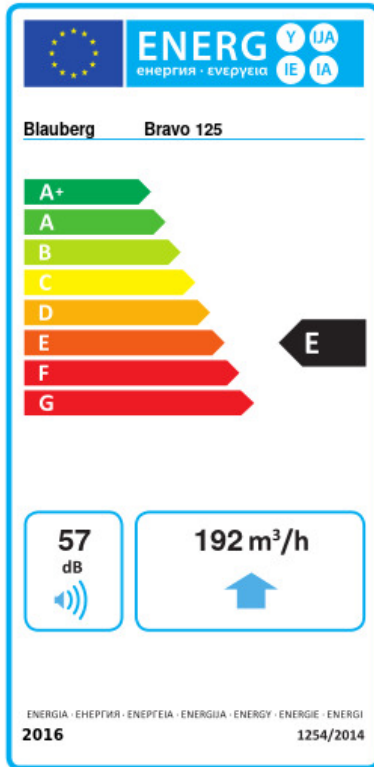

Bravo 125

Extract fans

- Maximum airflow: 192
- Sound pressure level LpA at 3 m: 37
- Motor type: AC
- Backdraft protection: Backdraft damper

	Unit of measurement	Bravo 125
Connected air duct size	mm	125
Speed	-	1
Minimum supply voltage	V	220
Maximum supply voltage	V	240
Power supply frequency	Hz	50
Rated power	W	16
Unit current	A	0.1
Maximum airflow	m ³ /h	192
Sound pressure level LpA at 3 m	dB(A)	37
Ingress protection rating	-	IP34

Dimensions

a	b	c	∅ d	e
176	144	104	125	17

Ecodesign

Trademark	Blauberg					
Model	Bravo 125					
Specific energy consumption (SEC) (kWh/(m ² /a))	Cold		Average		Warm	
	-32	B	-15	E	-6	F
Type of ventilation unit	Unidirectional					
Type of drive installed	Multi-speed					
Type of heat recovery system	None					
Maximum flow rate (m ³ /h)	192					
Electric power input (W)	16					
Reference flow rate (m ³ /s)	0.037					
Specific power input (SPI) (W/(m ³ /h))	0.054					
Control typology	Manual control					
Maximum external leakage rates (%)	2.7					
Declared typology	RVU UVU					
Sound power level (dB(A))	57					
The annual electricity consumption (AEC) (kWh/a)	Cold	Average	Warm			
	100	100	100			
The annual heating saved (AHS) (kWh/a)	Cold	Average	Warm			
	3400	1700	800			