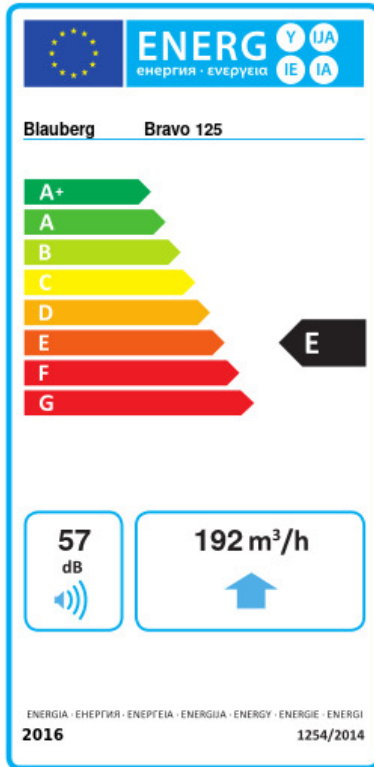

Bravo 125

Extract fans

- Maximum airflow: 192
- Sound pressure level LpA at 3 m: 37
- Motor type: AC
- Backdraft protection: Backdraft damper

	Unit of measurement	Bravo 125
Connected air duct size	mm	125
Speed	-	1
Minimum supply voltage	V	220
Maximum supply voltage	V	240
Power supply frequency	Hz	50
Rated power	W	16
Unit current	A	0.1
Maximum airflow	m ³ /h	192
Sound pressure level LpA at 3 m	dB(A)	37
Ingress protection rating	-	IP34

Dimensions

a	b	c	∅ d	e
176	144	104	125	17

Ecodesign

Trademark	Blauberg					
Model	Bravo 125					
Specific energy consumption (SEC) (kWh/(m ² /a))	Cold		Average		Warm	
	-32	B	-15	E	-6	F
Type of ventilation unit	Unidirectional					
Type of drive installed	Multi-speed					
Type of heat recovery system	None					
Maximum flow rate (m ³ /h)	192					
Electric power input (W)	16					
Reference flow rate (m ³ /s)	0.037					
Specific power input (SPI) (W/(m ³ /h))	0.054					
Control typology	Manual control					
Maximum external leakage rates (%)	2.7					
Declared typology	RVU UVU					
Sound power level (dB(A))	57					
The annual electricity consumption (AEC) (kWh/a)	Cold	Average	Warm			
	100	100	100			
The annual heating saved (AHS) (kWh/a)	Cold	Average	Warm			
	3400	1700	800			

Accessories

Thyristor speed controllers

Name	Photo	Description
CDT E1.8		Thyristor speed controller

Flexible ducts

Name	Photo	Description
BlauFlex PVC		Flexible air ducts BlauFlex

BlauFlex Iso N 127/7.6		Flexible air ducts BlauFlex
--	---	-----------------------------