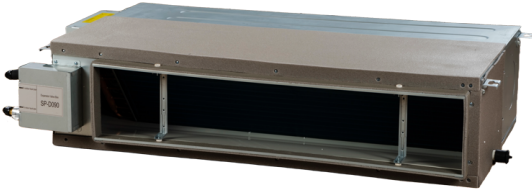

# BlauCool BLHV-71-I-DM-AC/1R1A

Ducted units

- Refrigerant: R410A

	Unit of measurement	BlauCool BLHV-71-I-DM-AC/1R1A
Phases	-	1
Minimum supply voltage	V	220
Maximum supply voltage	V	240
Power supply frequency	Hz	50
Rated power	W	300
Weight	kg	33
Refrigerant	-	R410A
Gas connecting pipe	mm	15.9
Heating capacity	kW	8
Cooling capacity	kW	7.1