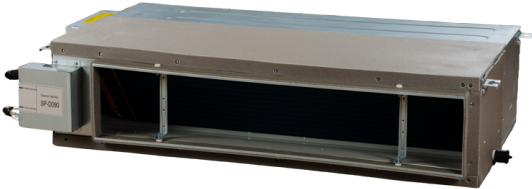

BlauCool BLHV-71-I-DM-AC/1R1A

Ducted units

- Refrigerant: R410A

	Unit of measurement	BlauCool BLHV-71-I-DM-AC/1R1A
Phases	-	1
Minimum supply voltage	V	220
Maximum supply voltage	V	240
Power supply frequency	Hz	50
Rated power	W	300
Weight	kg	33
Refrigerant	-	R410A
Gas connecting pipe	mm	15.9
Heating capacity	kW	8
Cooling capacity	kW	7.1