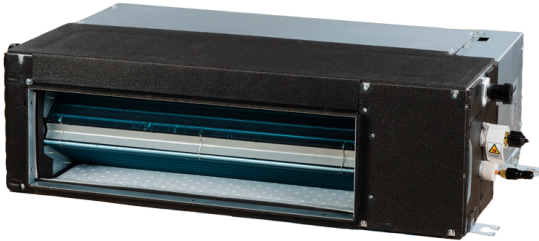

BlauCool BLHV-71-I-DL-AC/1R1A

Ducted units

- Refrigerant: R410A

	Unit of measurement	BlauCool BLHV-71-I-DL-AC/1R1A
Phases	-	1
Minimum supply voltage	V	220
Maximum supply voltage	V	240
Power supply frequency	Hz	50
Rated power	W	110
Weight	kg	25.5
Refrigerant	-	R410A
Gas connecting pipe	mm	15.9
Heating capacity	kW	8
Cooling capacity	kW	7.1

Dimensions