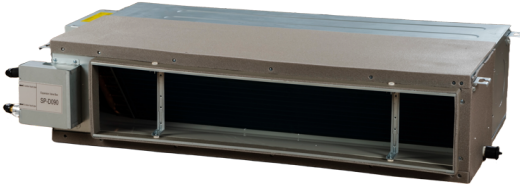

BlauCool BLHV-150-I-DM-AC/1R1A

Ducted units

- Refrigerant: R410A

	Unit of measurement	BlauCool BLHV-150-I-DM-AC/1R1A
Phases	-	1
Minimum supply voltage	V	220
Maximum supply voltage	V	240
Power supply frequency	Hz	50
Rated power	W	340
Weight	kg	46
Refrigerant	-	R410A
Gas connecting pipe	mm	15.9
Heating capacity	kW	17
Cooling capacity	kW	15