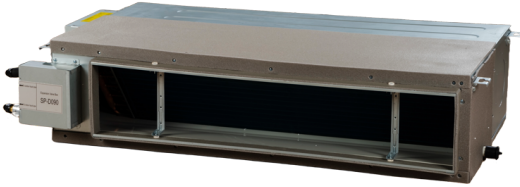

# BlauCool BLHV-120-I-DM-AC/1R1A

Ducted units

- Refrigerant: R410A

|                        | Unit of measurement | BlauCool BLHV-120-I-DM-AC/1R1A |
|------------------------|---------------------|--------------------------------|
| Phases                 | -                   | 1                              |
| Minimum supply voltage | V                   | 220                            |
| Maximum supply voltage | V                   | 240                            |
| Power supply frequency | Hz                  | 50                             |
| Rated power            | W                   | 340                            |
| Weight                 | kg                  | 46                             |
| Refrigerant            | -                   | R410A                          |
| Gas connecting pipe    | mm                  | 15.9                           |
| Heating capacity       | kW                  | 13                             |
| Cooling capacity       | kW                  | 12                             |