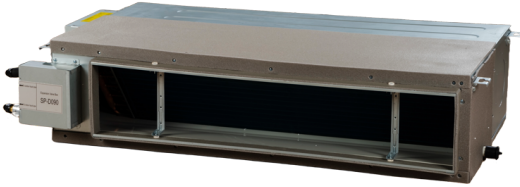

BlauCool BLHV-120-I-DM-AC/1R1A

Ducted units

- Refrigerant: R410A

	Unit of measurement	BlauCool BLHV-120-I-DM-AC/1R1A
Phases	-	1
Minimum supply voltage	V	220
Maximum supply voltage	V	240
Power supply frequency	Hz	50
Rated power	W	340
Weight	kg	46
Refrigerant	-	R410A
Gas connecting pipe	mm	15.9
Heating capacity	kW	13
Cooling capacity	kW	12