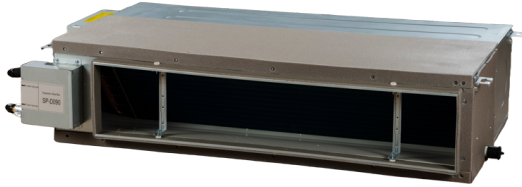

BlauCool BLHV-100-I-DM-AC/1R1A

Ducted units

- Refrigerant: R410A

| | Unit of measurement | BlauCool BLHV-100-I-DM-AC/1R1A |
|------------------------|---------------------|--------------------------------|
| Phases | - | 1 |
| Minimum supply voltage | V | 220 |
| Maximum supply voltage | V | 240 |
| Power supply frequency | Hz | 50 |
| Rated power | W | 340 |
| Weight | kg | 46 |
| Refrigerant | - | R410A |
| Gas connecting pipe | mm | 15.9 |
| Heating capacity | kW | 11 |
| Cooling capacity | kW | 10 |