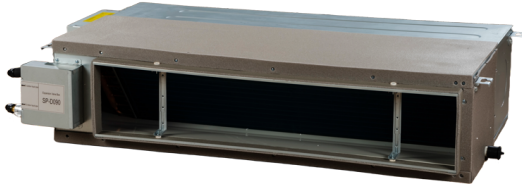

BlauCool BLHV-100-I-DM-AC/1R1A

Ducted units

- Refrigerant: R410A

	Unit of measurement	BlauCool BLHV-100-I-DM-AC/1R1A
Phases	-	1
Minimum supply voltage	V	220
Maximum supply voltage	V	240
Power supply frequency	Hz	50
Rated power	W	340
Weight	kg	46
Refrigerant	-	R410A
Gas connecting pipe	mm	15.9
Heating capacity	kW	11
Cooling capacity	kW	10