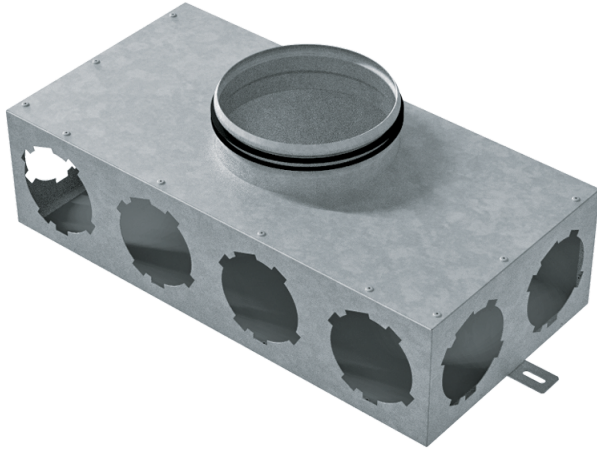

BlauFast SR 160/90x8 01

Supply or exhaust ventilation systems of residential spaces. For distribution of air from the ventilation unit through the air ducts

- Casing material: Aluzinc

	Unit of measurement	BlauFast SR 160/90x8 01
Connected air duct size	mm	90

Dimensions

Ø D	H	L	W
157	125	464	232