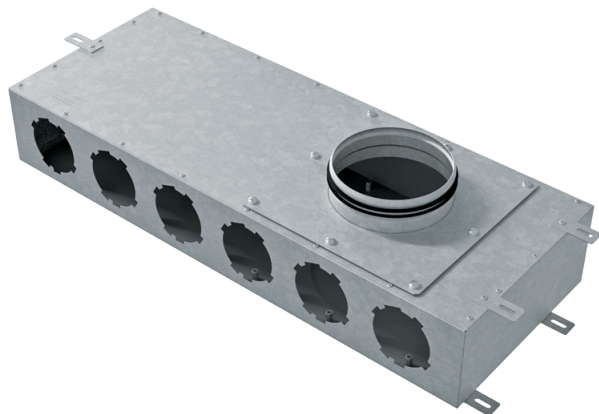

BlauFast SR 160/90x6 04

Supply or exhaust ventilation systems of residential spaces. For distribution of air from the ventilation unit through the air ducts

- Casing material: Aluzinc

| | Unit of measurement | BlauFast SR 160/90x6 04 |
|-------------------------|---------------------|-------------------------|
| Connected air duct size | mm | 90 |

Dimensions

| Ø D | H | L | W |
|-----|-----|-----|-----|
| 157 | 125 | 290 | 770 |