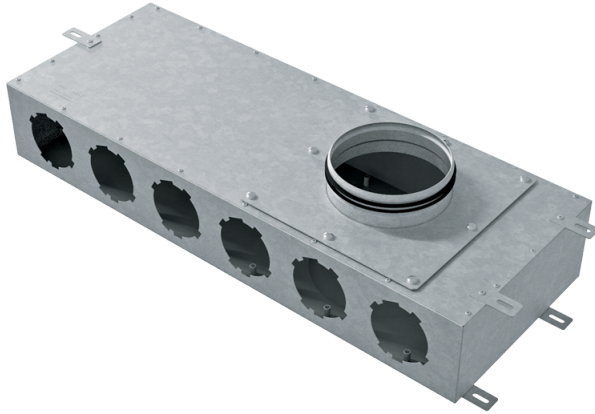

# BlauFast SR 160/90x6 04

Supply or exhaust ventilation systems of residential spaces. For distribution of air from the ventilation unit through the air ducts

- Casing material: Aluzinc

	Unit of measurement	BlauFast SR 160/90x6 04
Connected air duct size	mm	90

## Dimensions

Ø D	H	L	W
157	125	290	770