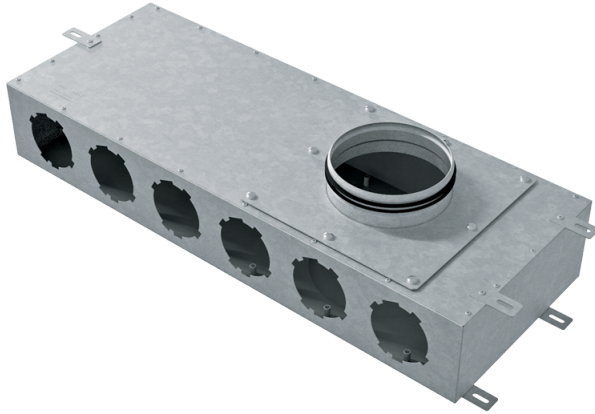

BlauFast SR 160/90x6 04

Supply or exhaust ventilation systems of residential spaces. For distribution of air from the ventilation unit through the air ducts

- Casing material: Aluzinc

	Unit of measurement	BlauFast SR 160/90x6 04
Connected air duct size	mm	90

Dimensions

Ø D	H	L	W
157	125	290	770