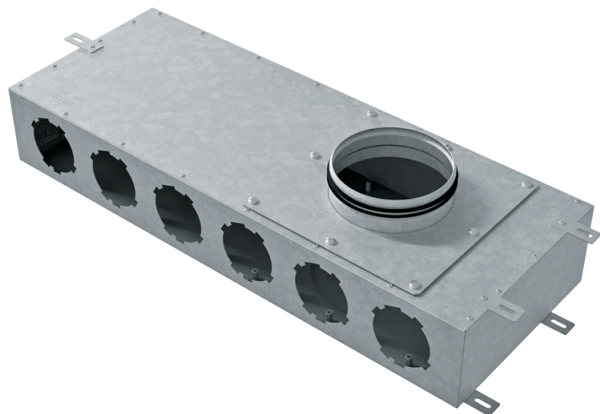

BlauFast SR 160/90x6 04

Supply or exhaust ventilation systems of residential spaces. For distribution of air from the ventilation unit through the air ducts

- Casing material: Aluzinc

	Unit of measurement	BlauFast SR 160/90x6 04
Connected air duct size	mm	90

Dimensions

Ø D	H	L	W
157	125	290	770