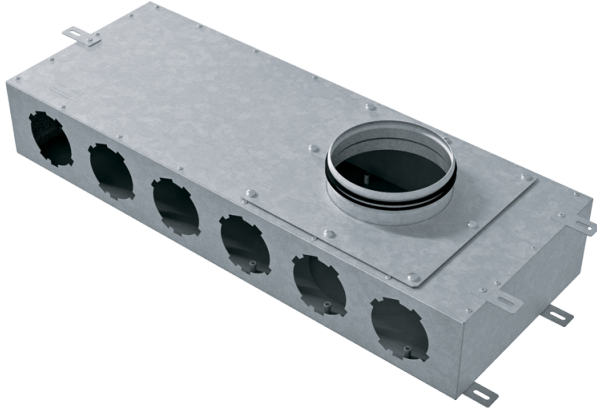

BlauFast SR 160/90x10 03

Supply or exhaust ventilation systems of residential spaces. For distribution of air from the ventilation unit through the air ducts

- Casing material: Aluzinc

	Unit of measurement	BlauFast SR 160/90x10 03
Connected air duct size	mm	90

Dimensions

Ø D1	H	L	W
157	125	290	770