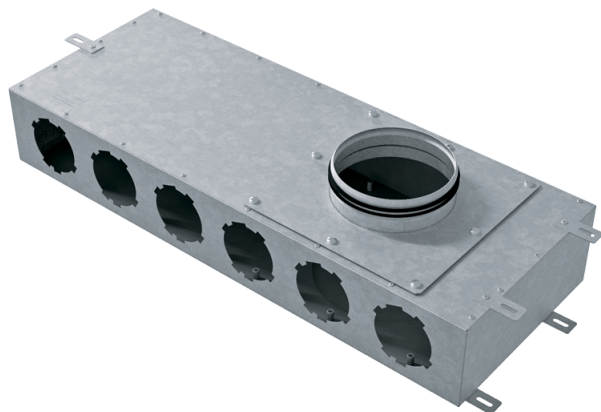

BlauFast SR 160/90x10 03

Supply or exhaust ventilation systems of residential spaces. For distribution of air from the ventilation unit through the air ducts

- Casing material: Aluzinc

	Unit of measurement	BlauFast SR 160/90x10 03
Connected air duct size	mm	90

Dimensions

Ø D1	H	L	W
157	125	290	770