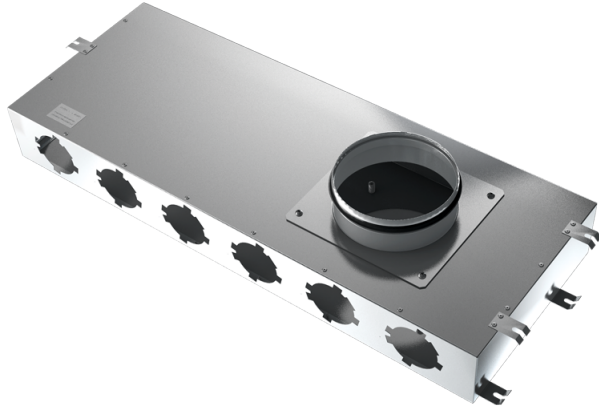

# BlauFast SR 160/75x8 02

Supply or exhaust ventilation systems of residential spaces. For distribution of air from the ventilation unit through the air ducts

- Casing material: Aluzinc

	Unit of measurement	BlauFast SR 160/75x8 02
Connected air duct size	mm	75

## Dimensions

Ø D	H	L	W
165	90	828	290