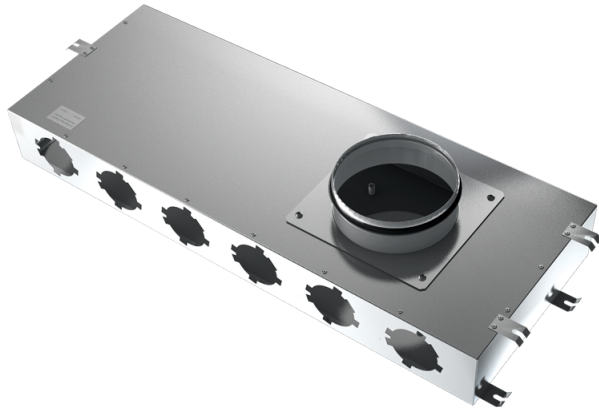

# BlauFast SR 160/75x8 02

Supply or exhaust ventilation systems of residential spaces. For distribution of air from the ventilation unit through the air ducts

- Casing material: Aluzinc

	Unit of measurement	BlauFast SR 160/75x8 02
Connected air duct size	mm	75

## Dimensions

Ø D	H	L	W
165	90	828	290