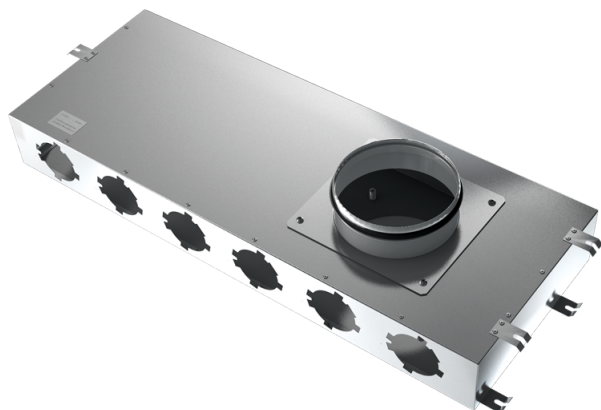

# BlauFast SR 160/75x8 02

Supply or exhaust ventilation systems of residential spaces. For distribution of air from the ventilation unit through the air ducts

- Casing material: Aluzinc

	Unit of measurement	BlauFast SR 160/75x8 02
Connected air duct size	mm	75

## Dimensions

Ø D	H	L	W
165	90	828	290