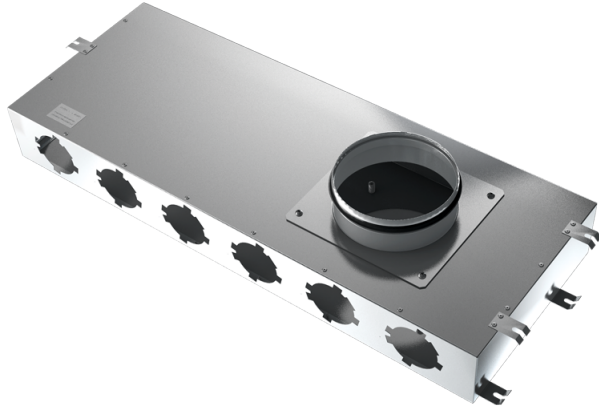

BlauFast SR 160/75x8 02

Supply or exhaust ventilation systems of residential spaces. For distribution of air from the ventilation unit through the air ducts

- Casing material: Aluzinc

	Unit of measurement	BlauFast SR 160/75x8 02
Connected air duct size	mm	75

Dimensions

Ø D	H	L	W
165	90	828	290