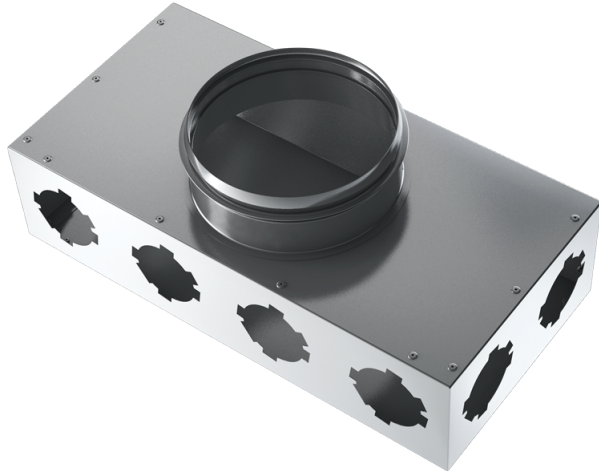

# BlauFast SR 160/75x8 01

Supply or exhaust ventilation systems of residential spaces. For distribution of air from the ventilation unit through the air ducts

- Casing material: Aluzinc

	Unit of measurement	BlauFast SR 160/75x8 01
Connected air duct size	mm	75

## Dimensions

Ø D	Ø D1	H	L	W
65	159	100	400	200