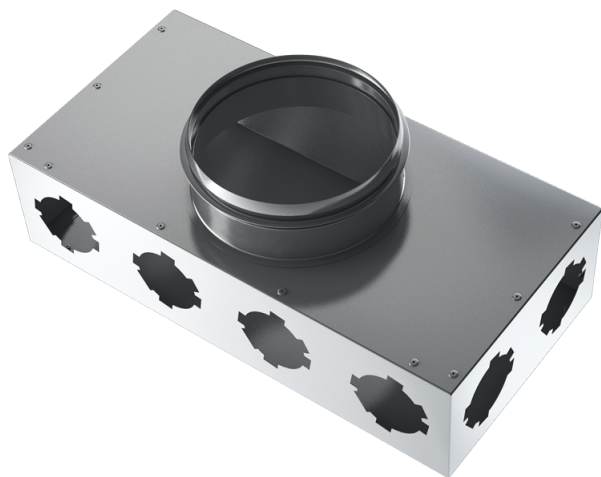

BlauFast SR 160/75x8 01

Supply or exhaust ventilation systems of residential spaces. For distribution of air from the ventilation unit through the air ducts

- Casing material: Aluzinc

	Unit of measurement	BlauFast SR 160/75x8 01
Connected air duct size	mm	75

Dimensions

Ø D	Ø D1	H	L	W
65	159	100	400	200