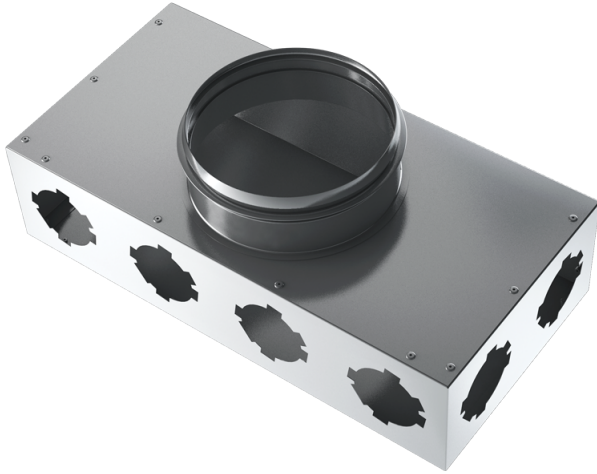

BlauFast SR 160/75x8 01

Supply or exhaust ventilation systems of residential spaces. For distribution of air from the ventilation unit through the air ducts

- Casing material: Aluzinc

	Unit of measurement	BlauFast SR 160/75x8 01
Connected air duct size	mm	75

Dimensions

Ø D	Ø D1	H	L	W
65	159	100	400	200