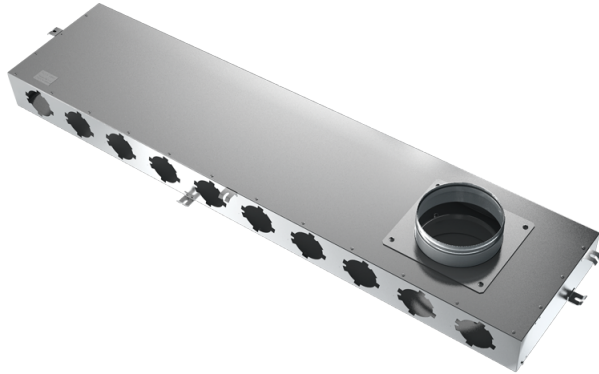

# BlauFast SR 160/75x12 01

Supply or exhaust ventilation systems of residential spaces. For distribution of air from the ventilation unit through the air ducts

- Casing material: Aluzinc

	Unit of measurement	BlauFast SR 160/75x12 01
Connected air duct size	mm	75

## Dimensions

Ø D	H	L	W
160	107	1308	290