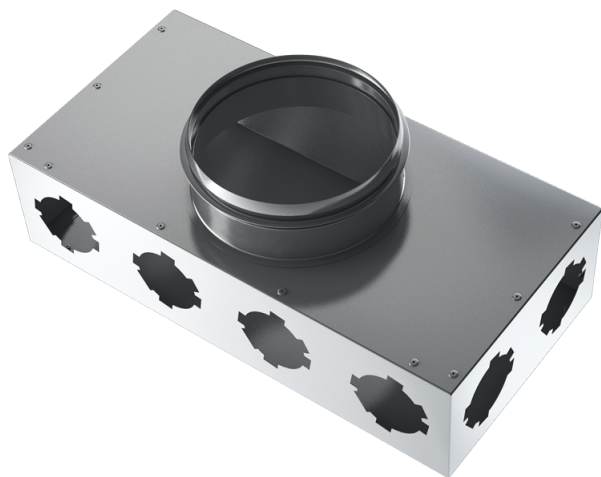

BlauFast SR 160/63x8 01

Supply or exhaust ventilation systems of residential spaces. For distribution of air from the ventilation unit through the air ducts

- Casing material: Aluzinc

	Unit of measurement	BlauFast SR 160/63x8 01
Connected air duct size	mm	63

Dimensions

Ø D	Ø D1	H	L	W
55	159	100	400	200