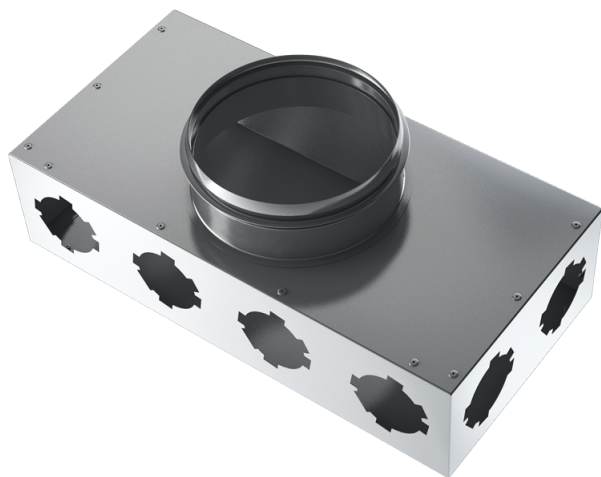

# BlauFast SR 160/63x8 01

Supply or exhaust ventilation systems of residential spaces. For distribution of air from the ventilation unit through the air ducts

- Casing material: Aluzinc

	Unit of measurement	BlauFast SR 160/63x8 01
Connected air duct size	mm	63

## Dimensions

Ø D	Ø D1	H	L	W
55	159	100	400	200