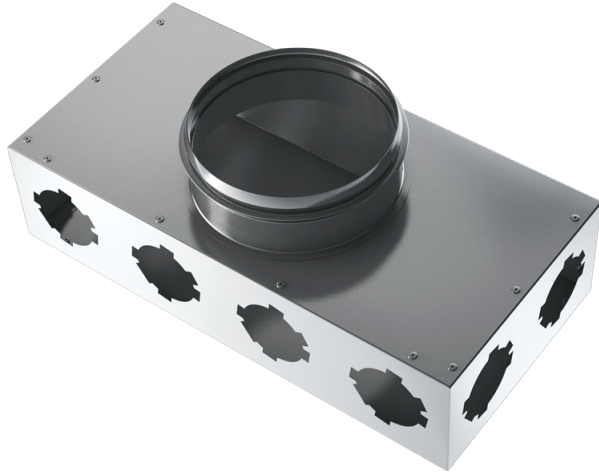

BlauFast SR 150/75x8 01

Supply or exhaust ventilation systems of residential spaces. For distribution of air from the ventilation unit through the air ducts

- Casing material: Aluzinc

	Unit of measurement	BlauFast SR 150/75x8 01
Connected air duct size	mm	75

Dimensions

Ø D	Ø D1	H	L	W
67	149	100	400	200