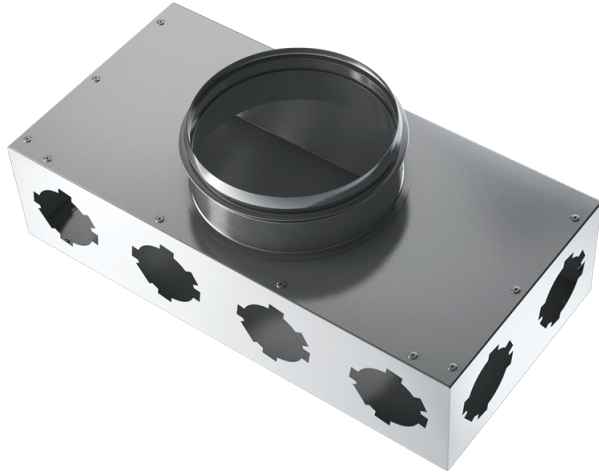

# BlauFast SR 150/75x8 01

Supply or exhaust ventilation systems of residential spaces. For distribution of air from the ventilation unit through the air ducts

- Casing material: Aluzinc

	Unit of measurement	BlauFast SR 150/75x8 01
Connected air duct size	mm	75

## Dimensions

Ø D	Ø D1	H	L	W
67	149	100	400	200