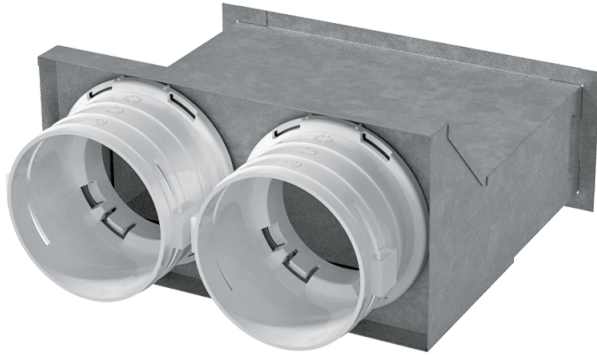

BlauFast RPW 234x70/90x2 M

For supply and exhaust systems in residential premises. Connecting the ventilation grille to Ø 90 mm ducts

- Casing material: Metal

| | Unit of measurement | BlauFast RPW 234x70/90x2 M |
|-------------------------|---------------------|----------------------------|
| Connected air duct size | mm | 90 |

Dimensions

| H | L | W | W1 |
|-----|-----|---------|---------|
| 134 | 257 | 119-219 | 169-269 |