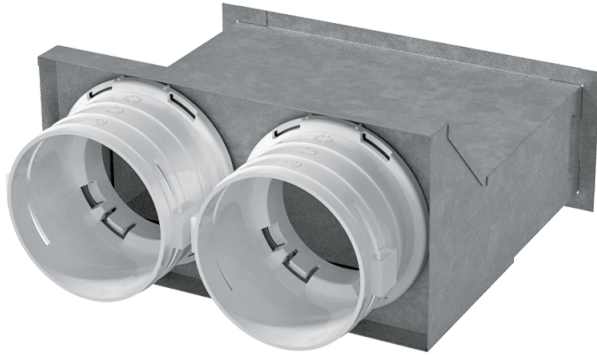

BlauFast RPW 234x70/90x2 M

For supply and exhaust systems in residential premises. Connecting the ventilation grille to Ø 90 mm ducts

- Casing material: Metal

	Unit of measurement	BlauFast RPW 234x70/90x2 M
Connected air duct size	mm	90

Dimensions

H	L	W	W1
134	257	119-219	169-269