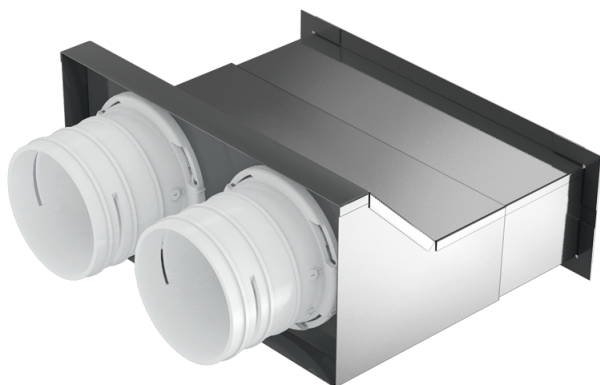

# BlauFast RPW 200x55/75x2 M

For supply and exhaust systems in residential premises. Connecting the ventilation grille to  $\varnothing$  75 mm ducts

- Casing material: Metal

	Unit of measurement	BlauFast RPW 200x55/75x2 M
Connected air duct size	mm	75

## Dimensions

$\varnothing$ D	H	H1	L	W
84	112	75	204	177