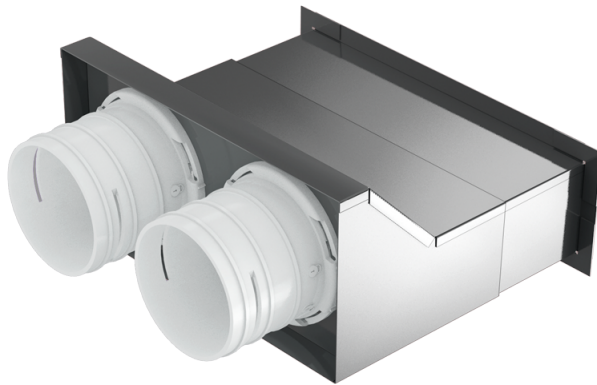

# BlauFast RPW 200x55/75x2 M

For supply and exhaust systems in residential premises. Connecting the ventilation grille to  $\varnothing$  75 mm ducts

- Casing material: Metal

	Unit of measurement	BlauFast RPW 200x55/75x2 M
Connected air duct size	mm	75

## Dimensions

$\varnothing$ D	H	H1	L	W
84	112	75	204	177