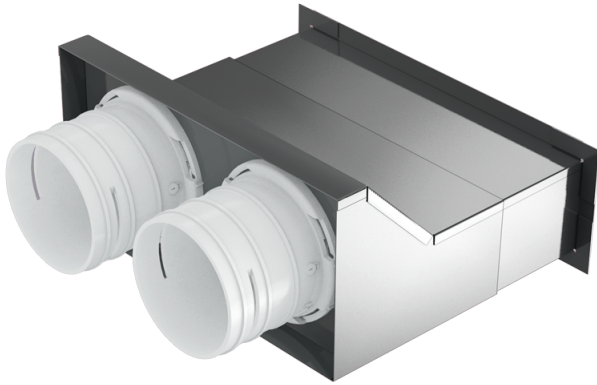

BlauFast RPW 200x55/75x2 M

For supply and exhaust systems in residential premises. Connecting the ventilation grille to \varnothing 75 mm ducts

- Casing material: Metal

	Unit of measurement	BlauFast RPW 200x55/75x2 M
Connected air duct size	mm	75

Dimensions

\varnothing D	H	H1	L	W
84	112	75	204	177