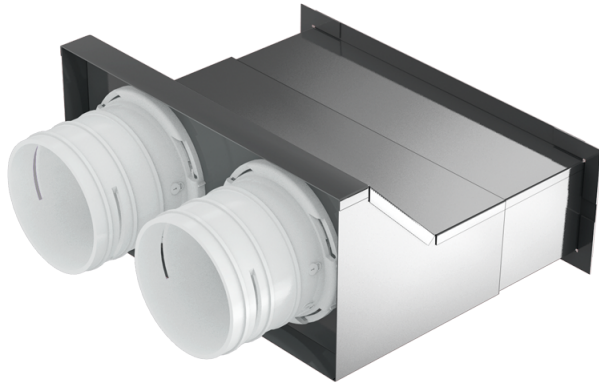

BlauFast RPW 200x55/63x2 M

For supply and exhaust systems in residential premises. Connecting the ventilation grille to \varnothing 63 mm ducts

- Casing material: Metal

	Unit of measurement	BlauFast RPW 200x55/63x2 M
Connected air duct size	mm	63

Dimensions

\varnothing D	H	H1	L	W
72	112	75	204	177