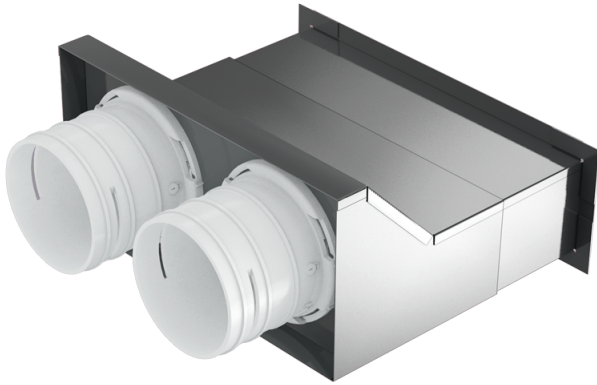

# BlauFast RPW 200x55/63x2 M

For supply and exhaust systems in residential premises. Connecting the ventilation grille to  $\varnothing$  63 mm ducts

- Casing material: Metal

	Unit of measurement	BlauFast RPW 200x55/63x2 M
Connected air duct size	mm	63

## Dimensions

$\varnothing$ D	H	H1	L	W
72	112	75	204	177