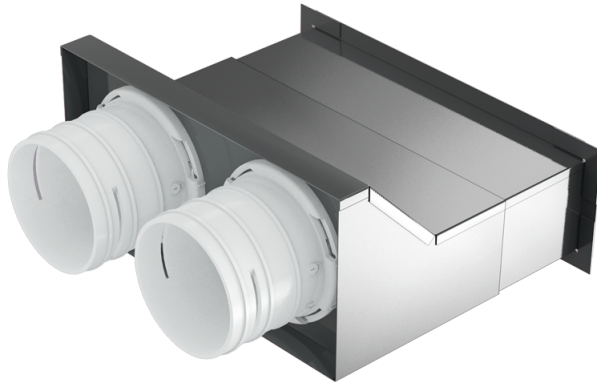

BlauFast RPW 200x55/63x2 M

For supply and exhaust systems in residential premises. Connecting the ventilation grille to \varnothing 63 mm ducts

- Casing material: Metal

	Unit of measurement	BlauFast RPW 200x55/63x2 M
Connected air duct size	mm	63

Dimensions

\varnothing D	H	H1	L	W
72	112	75	204	177