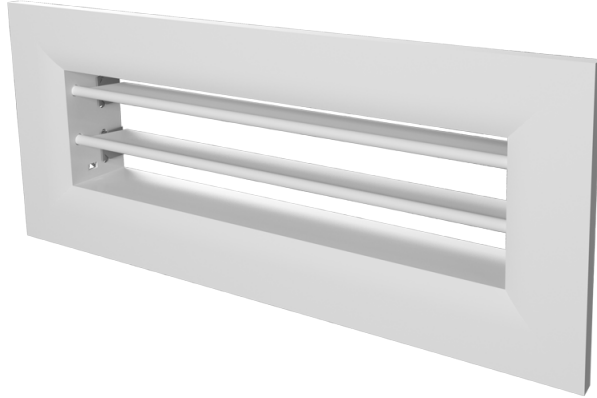

# BlauFast GW 200x55 01

Supply or exhaust ventilation systems of residential spaces. Installed into wall-mounted connectors

- Casing material: Aluminium

	Unit of measurement	BlauFast GW 200x55 01
--	---------------------	-----------------------

## Dimensions

H	L
97	230