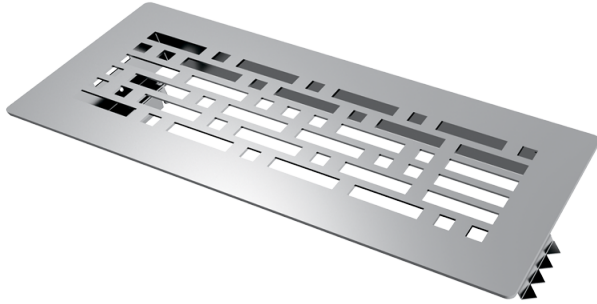

BlauFast GF 300x100 10

Supply or exhaust ventilation systems of residential spaces. Installed into floor-mounted connectors

- Casing material: Stainless steel

	Unit of measurement	BlauFast GF 300x100 10
--	---------------------	------------------------

Dimensions

L	W
351	151