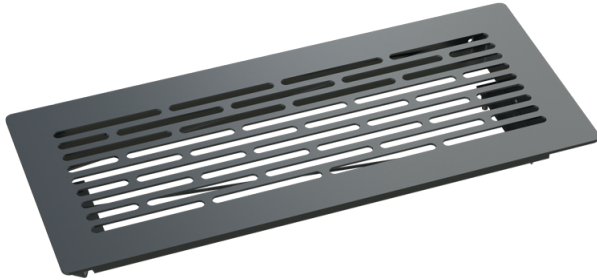

BlauFast GF 300x100 08

Supply or exhaust ventilation systems of residential spaces. Installed into floor-mounted connectors

- Casing material: Stainless steel

	Unit of measurement	BlauFast GF 300x100 08
--	---------------------	------------------------

Dimensions

L	W
351	151