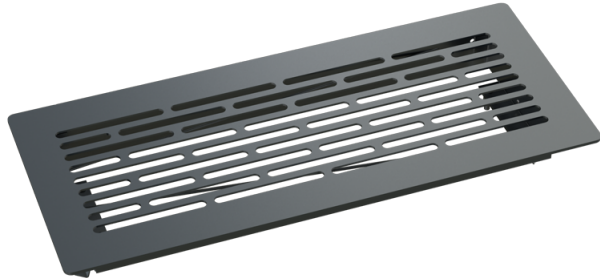

BlauFast GF 300x100 08

Supply or exhaust ventilation systems of residential spaces. Installed into floor-mounted connectors

- Casing material: Stainless steel

	Unit of measurement	BlauFast GF 300x100 08
--	---------------------	------------------------

Dimensions

L	W
351	151