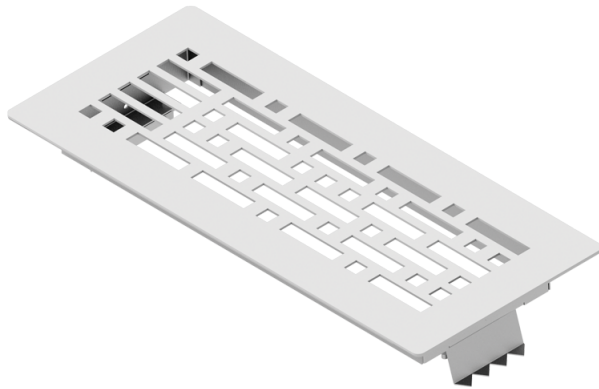

BlauFast GF 300x100 07

Supply or exhaust ventilation systems of residential spaces. Installed into floor-mounted connectors

- Casing material: Coated steel

| | | |
|--|---------------------|------------------------|
| | Unit of measurement | BlauFast GF 300x100 07 |
|--|---------------------|------------------------|

Dimensions

| L | W |
|-----|-----|
| 351 | 151 |