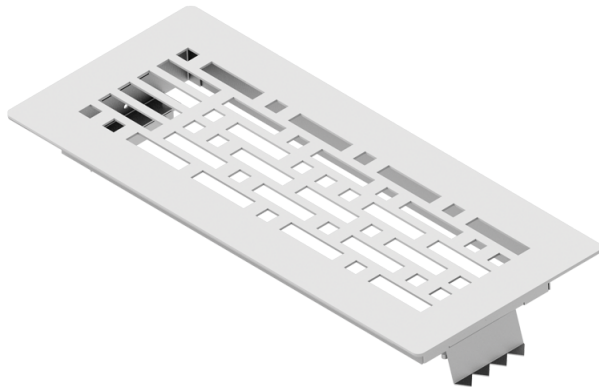

BlauFast GF 300x100 07

Supply or exhaust ventilation systems of residential spaces. Installed into floor-mounted connectors

- Casing material: Coated steel

	Unit of measurement	BlauFast GF 300x100 07
--	---------------------	------------------------

Dimensions

L	W
351	151