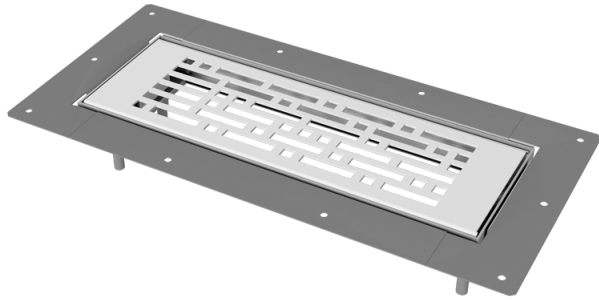

BlauFast GF 300x100 03

Supply or exhaust ventilation systems of residential spaces. Installed into floor-mounted connectors

- Casing material: Coated steel

	Unit of measurement	BlauFast GF 300x100 03
--	---------------------	------------------------

Dimensions

L	L1	W	W1
377	309	178	112