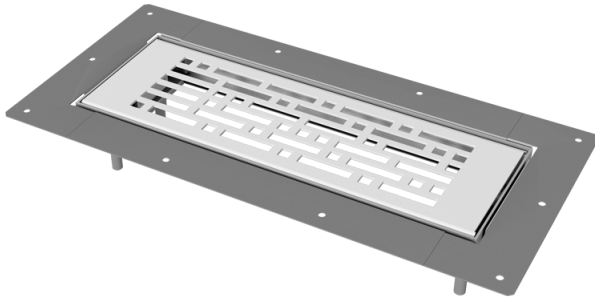

# BlauFast GF 300x100 03

Supply or exhaust ventilation systems of residential spaces. Installed into floor-mounted connectors

- Casing material: Coated steel

	Unit of measurement	BlauFast GF 300x100 03
--	---------------------	------------------------

## Dimensions

L	L1	W	W1
377	309	178	112