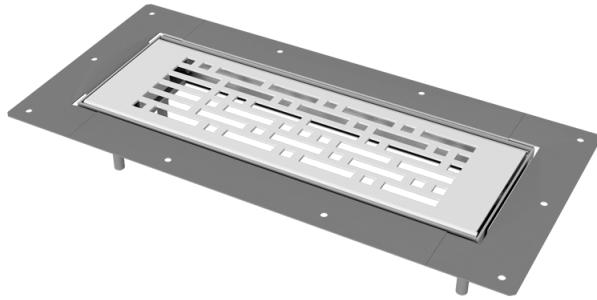

BlauFast GF 300x100 03

Supply or exhaust ventilation systems of residential spaces. Installed into floor-mounted connectors

- Casing material: Coated steel

	Unit of measurement	BlauFast GF 300x100 03
--	---------------------	------------------------

Dimensions

L	L1	W	W1
377	309	178	112