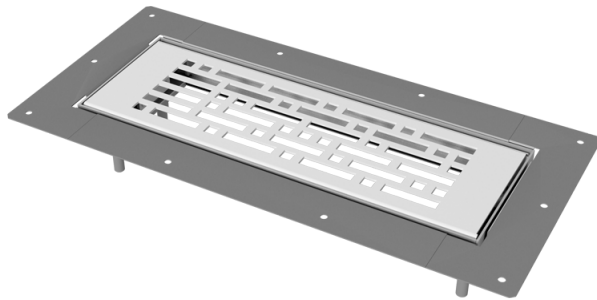

BlauFast GF 300x100 03

Supply or exhaust ventilation systems of residential spaces. Installed into floor-mounted connectors

- Casing material: Coated steel

	Unit of measurement	BlauFast GF 300x100 03
--	---------------------	------------------------

Dimensions

L	L1	W	W1
377	309	178	112