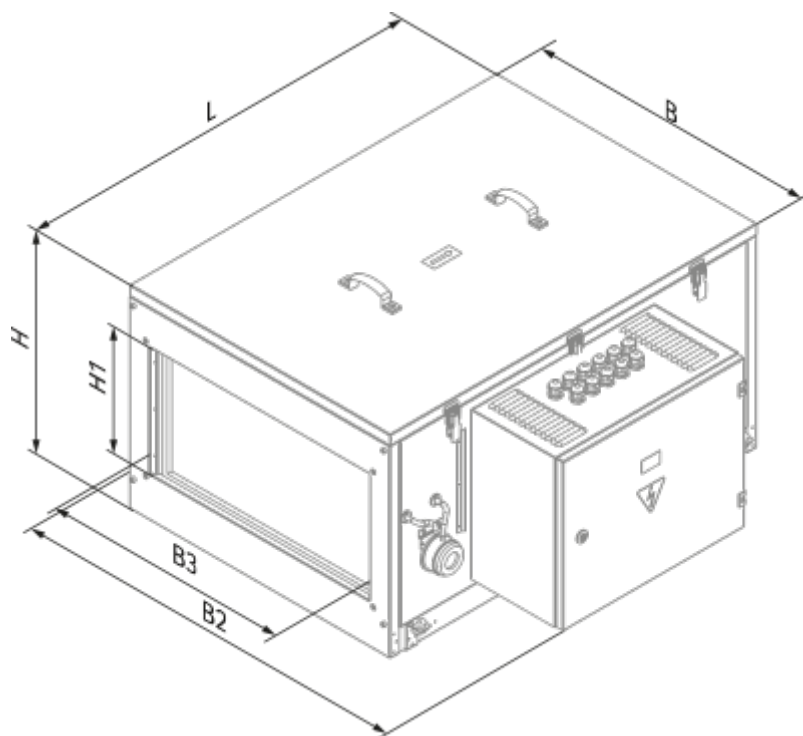

# BLAUBOX MW 6500-4 Pro

Supply ventilation units

- Maximum airflow: 6500
- Sound pressure level LpA at 3 m: 55
- Sound insulation
- Motor type: AC
- Reheater: Water
- Control: Remote Control
- Casing material: Galvanized steel

	Unit of measurement	BLAUBOX MW 6500-4 Pro
Connected air duct size	mm	800x500
Speed	-	1
Minimum supply voltage	V	400
Maximum supply voltage	V	400
Power supply frequency	Hz	50
Rated power	W	1800
Unit current	A	4.5
Maximum airflow	m <sup>3</sup> /h	6500
Sound pressure level LpA at 3 m	dB(A)	55
Weight	kg	136
Transported air temperature (max)	°C	45
Transported air temperature (min)	°C	-40
Ambient air temperature min	°C	1
Ambient air temperature max	°C	40
Ambient air humidity max	%	80
Ingress protection rating	-	IP22
Ingress protection rating of the drive	-	IP44

## Dimensions

B	B2	B3	H	H1	L
925	1212	800	670	500	1299