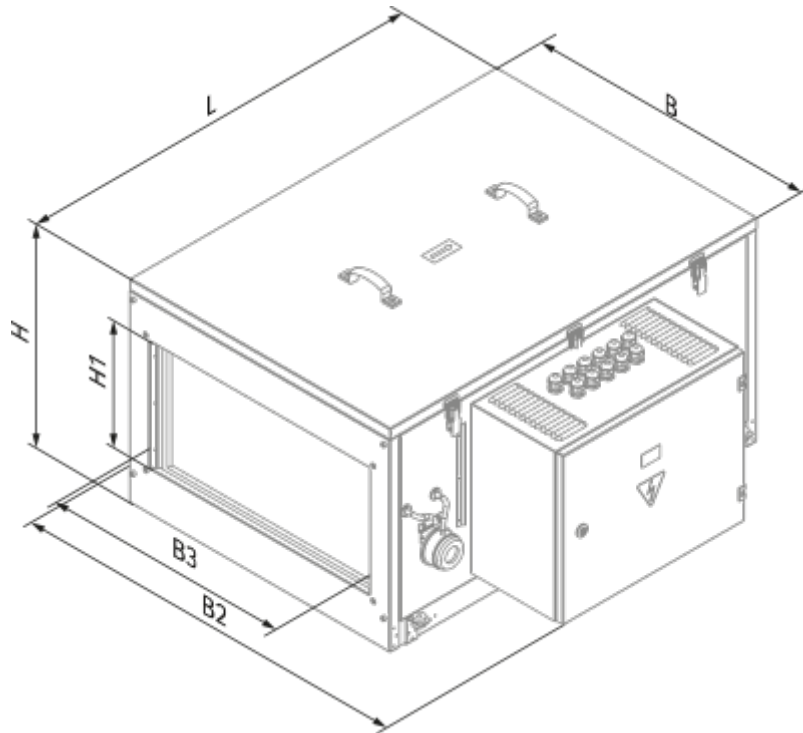

# BLAUBOX MW 3200-4 Pro

Supply ventilation units

- Maximum airflow: 3250
- Sound pressure level LpA at 3 m: 53
- Sound insulation
- Motor type: AC
- Reheater: Water
- Control: Remote Control
- Casing material: Galvanized steel

	Unit of measurement	BLAUBOX MW 3200-4 Pro
Connected air duct size	mm	600x350
Speed	-	1
Connection type	-	Y
Minimum supply voltage	V	400
Maximum supply voltage	V	400
Power supply frequency	Hz	50
Rated power	W	1270
Unit current	A	2.3
Maximum airflow	m <sup>3</sup> /h	3250
Sound pressure level LpA at 3 m	dB(A)	53
Weight	kg	73.1
Transported air temperature (max)	°C	45
Transported air temperature (min)	°C	-40
Ambient air temperature min	°C	1
Ambient air temperature max	°C	40
Ambient air humidity max	%	80
Ingress protection rating	-	IP22
Ingress protection rating of the drive	-	IP44

## Dimensions

B	B2	B3	H	H1	L
710	1000	600	530	350	1000