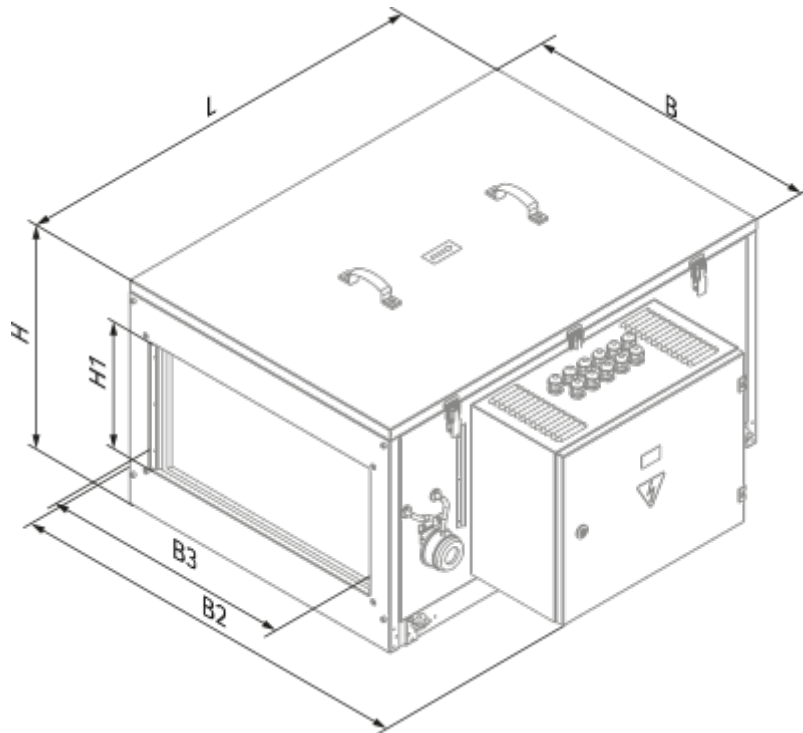

BLAUBOX MW 1200-4 Pro

Supply ventilation units

- Maximum airflow: 1200
- Sound pressure level LpA at 3 m: 38
- Sound insulation
- Motor type: AC
- Reheater: Water
- Control: Remote Control
- Casing material: Galvanized steel

	Unit of measurement	BLAUBOX MW 1200-4 Pro
Connected air duct size	mm	400x200
Speed	-	1
Minimum supply voltage	V	230
Maximum supply voltage	V	230
Power supply frequency	Hz	50
Rated power	W	410
Unit current	A	1.8
Maximum airflow	m ³ /h	1200
Sound pressure level LpA at 3 m	dB(A)	38
Weight	kg	42.8
Transported air temperature (max)	°C	45
Transported air temperature (min)	°C	-40
Ambient air temperature min	°C	1
Ambient air temperature max	°C	40
Ambient air humidity max	%	80
Ingress protection rating	-	IP22
Ingress protection rating of the drive	-	IP44

Dimensions

B	B2	B3	H	H1	L
500	674	400	352	200	650

Accessories

Other accessories

Name	Photo	Description
FP 442x275x47 G4		G4 panel filter

For rectangular ducts

Name	Photo	Description
SD 40x20		Silencers for rectangular ducts