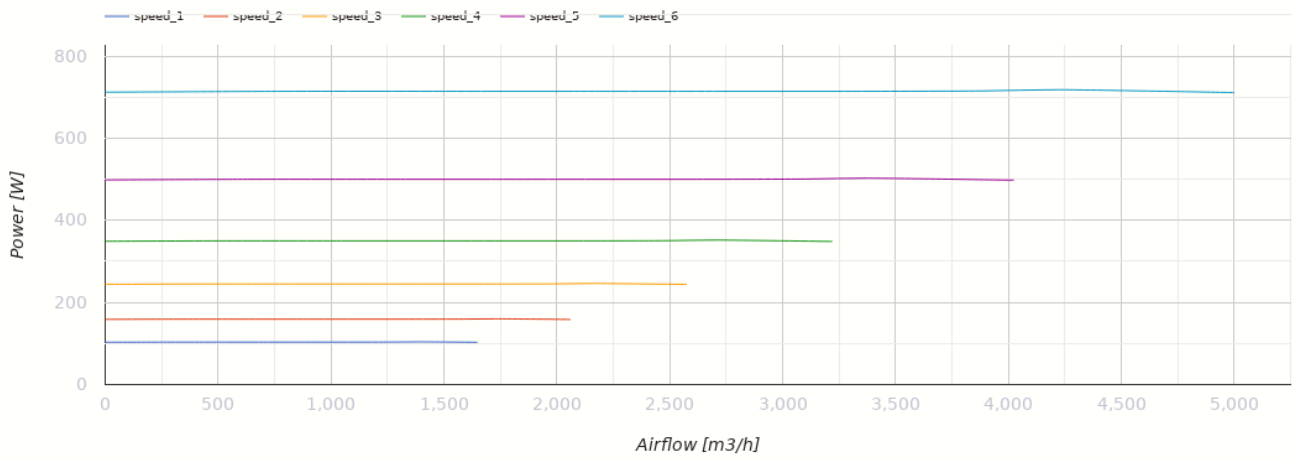

Blaubox EC ME 4000-54 S31

Supply ventilation units with an electric heater

- Power of electrical reheater: 54000
- Sound pressure level LpA at 3 m: 49
- Filter: Coarse 90% / G4 (option: ePM1 70% / F7)
- Sound-insulated casing
- Reheater: Electric
- BMS protocol: ModBus
- Control: Wired control panel
- Casing material: Aluzinc steel

	Unit of measurement	Blaubox EC ME 4000-54 S31
Connected air duct size	mm	700x400
Phases	-	3
Minimum supply voltage	V	400
Maximum supply voltage	V	400
Power supply frequency	Hz	50
Rated power	W	717
Power of electrical reheater	W	54000
Unit current	A	87.6
Maximum airflow	m ³ /h	5000
Sound pressure level LpA at 3 m	dB(A)	49
Weight	kg	60
Filter	-	Coarse 90% / G4 (option: ePM1 70% / F7)
Transported air temperature (max)	°C	40
Transported air temperature (min)	°C	-30
Ingress protection rating	-	IP22
Ingress protection rating of the drive	-	IP44
Article	-	8097256

Dimensions

H	H1	L	L1	W	W1	W2	W3
550	400	1200	1070	940	993	1087	700

Ecodesign

Trademark	Blauberg
Model	Blaubox EC ME 4000-54 S31
Type of drive installed	Integrated VSD
Type of heat recovery system	None
Nominal external pressure (Pa)	250
Maximum external leakage rates (%)	4
Static efficiency (%)	36.1
Energy performance of filters	B
Declared typology	NRVU UVU
Sound power level (dB(A))	70
Face velocity at design flow rate (m/s)	2.182
Effective electric power input (kW)	0.718