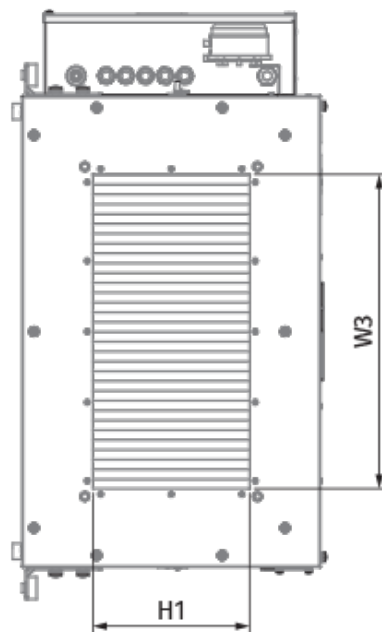

Blaubox EC ME 4000-54 S31

Supply ventilation units with an electric heater

- Power of electrical reheater: 54000
- Sound pressure level LpA at 3 m: 49
- Filter: Coarse 90% / G4 (option: ePM1 70% / F7)
- Sound-insulated casing
- Reheater: Electric
- BMS protocol: ModBus
- Control: Wired control panel
- Casing material: Aluzinc steel

	Unit of measurement	Blaubox EC ME 4000-54 S31
Connected air duct size	mm	700x400
Phases	-	3
Minimum supply voltage	V	400
Maximum supply voltage	V	400
Power supply frequency	Hz	50
Rated power	W	717
Power of electrical reheater	W	54000
Unit current	A	87.6
Maximum airflow	m ³ /h	5000
Sound pressure level LpA at 3 m	dB(A)	49
Weight	kg	60
Filter	-	Coarse 90% / G4 (option: ePM1 70% / F7)
Transported air temperature (max)	°C	40
Transported air temperature (min)	°C	-30
Ingress protection rating	-	IP22
Ingress protection rating of the drive	-	IP44
Article	-	8097256

Dimensions

H	H1	L	L1	W	W1	W2	W3
550	400	1200	1070	940	993	1087	700

Ecodesign

Trademark	Blauberg
Model	Blaubox EC ME 4000-54 S31
Type of drive installed	Integrated VSD
Type of heat recovery system	None
Nominal external pressure (Pa)	250
Maximum external leakage rates (%)	4
Static efficiency (%)	36.1
Energy performance of filters	B
Declared typology	NRVU UVU
Sound power level (dB(A))	70
Face velocity at design flow rate (m/s)	2.182
Effective electric power input (kW)	0.718