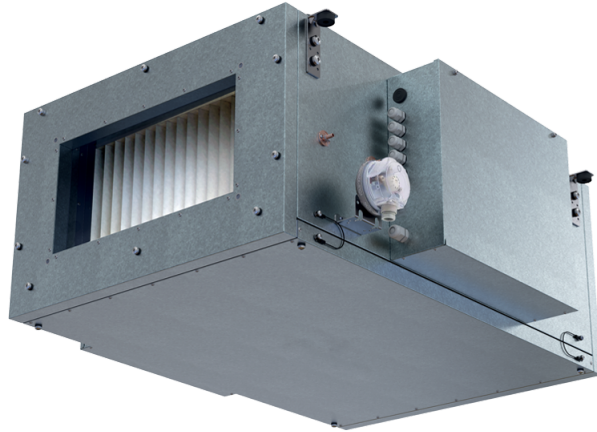

Blaubox EC ME 4000-54 S31

Supply ventilation units with an electric heater

- Power of electrical reheater: 54000
- Sound pressure level LpA at 3 m: 49
- Filter: Coarse 90% / G4 (option: ePM1 70% / F7)
- Sound-insulated casing
- Reheater: Electric
- BMS protocol: ModBus
- Control: Wired control panel
- Casing material: Aluzinc steel

	Unit of measurement	Blaubox EC ME 4000-54 S31
Connected air duct size	mm	700x400
Phases	-	3
Minimum supply voltage	V	400
Maximum supply voltage	V	400
Power supply frequency	Hz	50
Rated power	W	717
Power of electrical reheater	W	54000
Unit current	A	87.6
Maximum airflow	m ³ /h	5000
Sound pressure level LpA at 3 m	dB(A)	49
Weight	kg	60
Filter	-	Coarse 90% / G4 (option: ePM1 70% / F7)
Transported air temperature (max)	°C	40
Transported air temperature (min)	°C	-30
Ingress protection rating	-	IP22
Ingress protection rating of the drive	-	IP44
Article	-	8097256

Dimensions

H	H1	L	L1	W	W1	W2	W3
550	400	1200	1070	940	993	1087	700

Ecodesign

Trademark	Blauberg
Model	Blaubox EC ME 4000-54 S31
Type of drive installed	Integrated VSD
Type of heat recovery system	None
Nominal external pressure (Pa)	250
Maximum external leakage rates (%)	4
Static efficiency (%)	36.1
Energy performance of filters	B
Declared typology	NRVU UVU
Sound power level (dB(A))	70
Face velocity at design flow rate (m/s)	2.182
Effective electric power input (kW)	0.718

Accessories

For rectangular ducts

Name	Photo	Description
SD 70x40		Silencers for rectangular ducts

For rectangular ducts

Name	Photo	Description
EVA 70x40		Flexible anti-vibration connectors for rectangular ducts