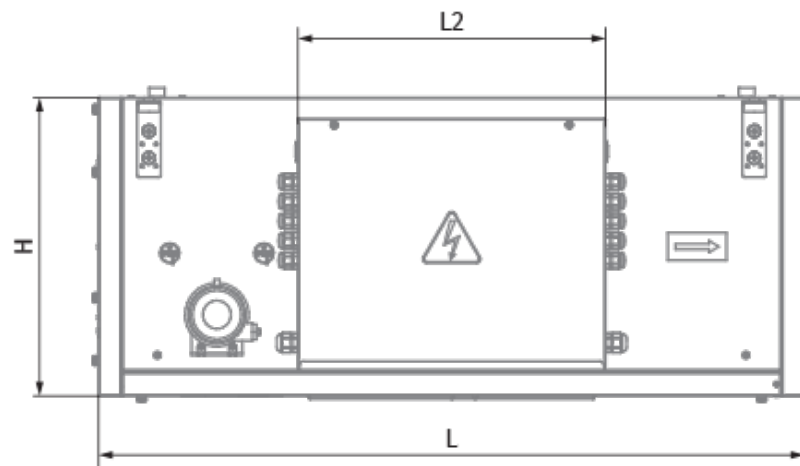

Blaubox EC ME 4000-54 S31

Supply ventilation units with an electric heater

- Power of electrical reheater: 54000
- Sound pressure level LpA at 3 m: 49
- Filter: Coarse 90% / G4 (option: ePM1 70% / F7)
- Sound-insulated casing
- Reheater: Electric
- BMS protocol: ModBus
- Control: Wired control panel
- Casing material: Aluzinc steel

	Unit of measurement	Blaubox EC ME 4000-54 S31
Connected air duct size	mm	700x400
Phases	-	3
Minimum supply voltage	V	400
Maximum supply voltage	V	400
Power supply frequency	Hz	50
Rated power	W	717
Power of electrical reheater	W	54000
Unit current	A	87.6
Maximum airflow	m ³ /h	5000
Sound pressure level LpA at 3 m	dB(A)	49
Weight	kg	60
Filter	-	Coarse 90% / G4 (option: ePM1 70% / F7)
Transported air temperature (max)	°C	40
Transported air temperature (min)	°C	-30
Ingress protection rating	-	IP22
Ingress protection rating of the drive	-	IP44
Article	-	8097256

Dimensions

H	H1	L	L1	W	W1	W2	W3
550	400	1200	1070	940	993	1087	700

Ecodesign

Trademark	Blauberg
Model	Blaubox EC ME 4000-54 S31
Type of drive installed	Integrated VSD
Type of heat recovery system	None
Nominal external pressure (Pa)	250
Maximum external leakage rates (%)	4
Static efficiency (%)	36.1
Energy performance of filters	B
Declared typology	NRVU UVU
Sound power level (dB(A))	70
Face velocity at design flow rate (m/s)	2.182
Effective electric power input (kW)	0.718

Accessories

For rectangular ducts

Name	Photo	Description
SD 70x40		Silencers for rectangular ducts

For rectangular ducts

Name	Photo	Description
EVA 70x40		Flexible anti-vibration connectors for rectangular ducts