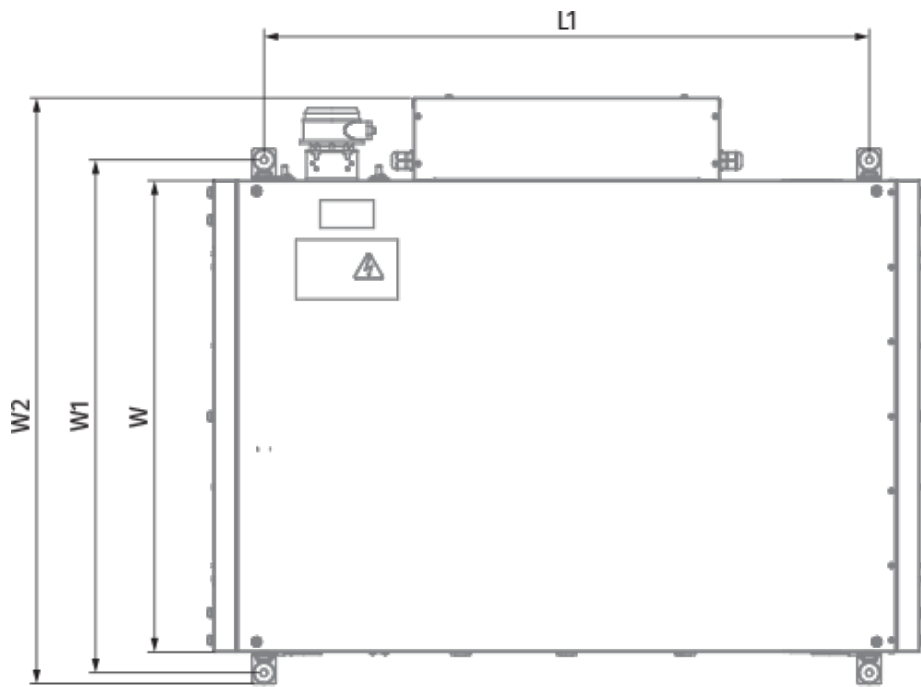

Blaubox EC ME 4000-54 S31

Supply ventilation units with an electric heater

- Power of electrical reheater: 54000
- Sound pressure level LpA at 3 m: 49
- Filter: Coarse 90% / G4 (option: ePM1 70% / F7)
- Sound-insulated casing
- Reheater: Electric
- BMS protocol: ModBus
- Control: Wired control panel
- Casing material: Aluzinc steel

	Unit of measurement	Blaubox EC ME 4000-54 S31
Connected air duct size	mm	700x400
Phases	-	3
Minimum supply voltage	V	400
Maximum supply voltage	V	400
Power supply frequency	Hz	50
Rated power	W	717
Power of electrical reheater	W	54000
Unit current	A	87.6
Maximum airflow	m ³ /h	5000
Sound pressure level LpA at 3 m	dB(A)	49
Weight	kg	60
Filter	-	Coarse 90% / G4 (option: ePM1 70% / F7)
Transported air temperature (max)	°C	40
Transported air temperature (min)	°C	-30
Ingress protection rating	-	IP22
Ingress protection rating of the drive	-	IP44
Article	-	8097256

Dimensions

H	H1	L	L1	W	W1	W2	W3
550	400	1200	1070	940	993	1087	700

Ecodesign

Trademark	Blauberg
Model	Blaubox EC ME 4000-54 S31
Type of drive installed	Integrated VSD
Type of heat recovery system	None
Nominal external pressure (Pa)	250
Maximum external leakage rates (%)	4
Static efficiency (%)	36.1
Energy performance of filters	B
Declared typology	NRVU UVU
Sound power level (dB(A))	70
Face velocity at design flow rate (m/s)	2.182
Effective electric power input (kW)	0.718