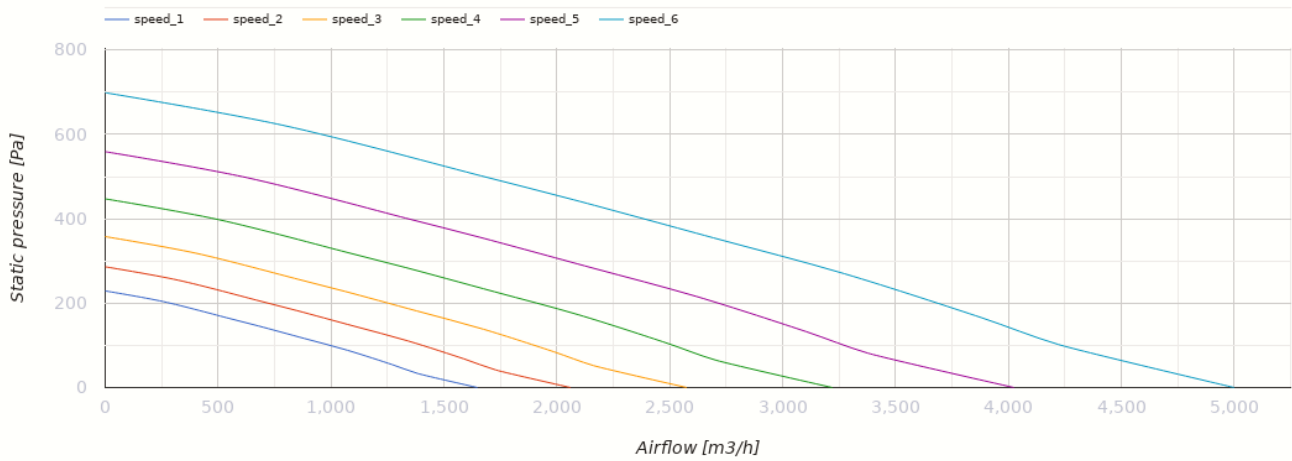

Blaubox EC ME 4000-54 S31

Supply ventilation units with an electric heater

- Power of electrical reheater: 54000
- Sound pressure level LpA at 3 m: 49
- Filter: Coarse 90% / G4 (option: ePM1 70% / F7)
- Sound-insulated casing
- Reheater: Electric
- BMS protocol: ModBus
- Control: Wired control panel
- Casing material: Aluzinc steel

	Unit of measurement	Blaubox EC ME 4000-54 S31
Connected air duct size	mm	700x400
Phases	-	3
Minimum supply voltage	V	400
Maximum supply voltage	V	400
Power supply frequency	Hz	50
Rated power	W	717
Power of electrical reheater	W	54000
Unit current	A	87.6
Maximum airflow	m ³ /h	5000
Sound pressure level LpA at 3 m	dB(A)	49
Weight	kg	60
Filter	-	Coarse 90% / G4 (option: ePM1 70% / F7)
Transported air temperature (max)	°C	40
Transported air temperature (min)	°C	-30
Ingress protection rating	-	IP22
Ingress protection rating of the drive	-	IP44
Article	-	8097256

Dimensions

H	H1	L	L1	W	W1	W2	W3
550	400	1200	1070	940	993	1087	700

Ecodesign

Trademark	Blauberg
Model	Blaubox EC ME 4000-54 S31
Type of drive installed	Integrated VSD
Type of heat recovery system	None
Nominal external pressure (Pa)	250
Maximum external leakage rates (%)	4
Static efficiency (%)	36.1
Energy performance of filters	B
Declared typology	NRVU UVU
Sound power level (dB(A))	70
Face velocity at design flow rate (m/s)	2.182
Effective electric power input (kW)	0.718