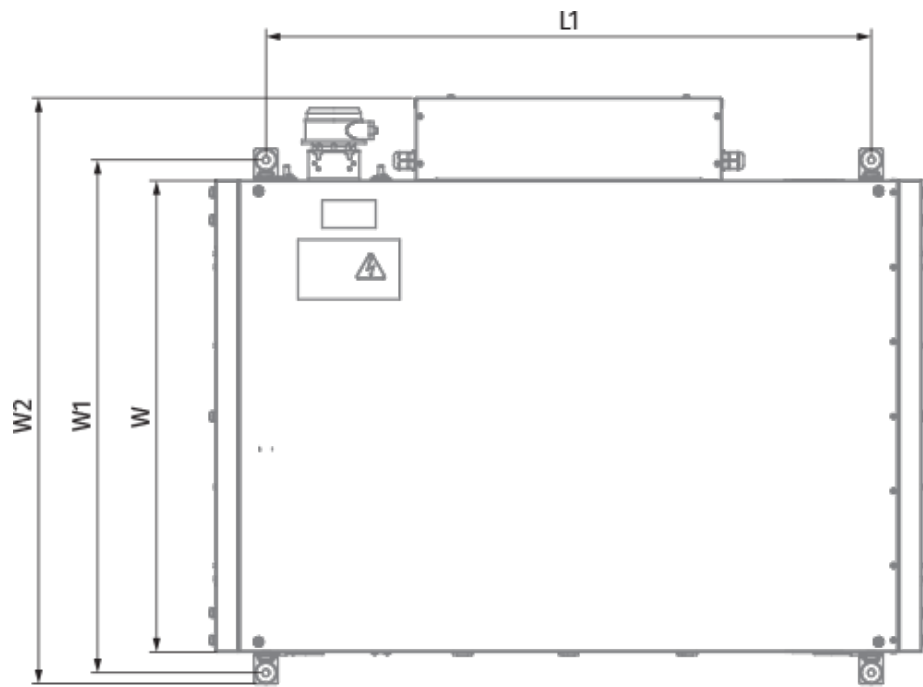

	Unit of measurement	Blaubox EC ME 1500-18 S31
Connected air duct size	mm	500x250
Phases	-	3
Minimum supply voltage	V	400
Maximum supply voltage	V	400
Power supply frequency	Hz	50
Rated power	W	223
Power of electrical reheater	W	18000
Unit current	A	29.2
Maximum airflow	m ³ /h	1500
Sound pressure level LpA at 3 m	dB(A)	46
Weight	kg	35
Filter	-	Coarse 90% / G4 (опция: ePM1 70% / F7), Coarse 90% / G4 (option: ePM1 70% / F7)
Transported air temperature (max)	°C	40
Transported air temperature (min)	°C	-30
Ambient air temperature min	°C	1
Ambient air temperature max	°C	40
Ambient air humidity max	%	80
Ingress protection rating	-	IP22
Ingress protection rating of the drive	-	IP44

Dimensions

H	H1	L	L1	W	W1	W2	W3
440	250	900	770	700	754	847	500

Accessories

Other accessories

Name	Photo	Description
FP 536x316x48 Coarse 90% / G4		G4 panel filter
FP 536x316x48 ePM1 70% / F7		F7 panel filter
FP 636x376x48 ePM1 70% / F7		F7 panel filter
FP 636x376x48 Coarse 90% / G4		G4 panel filter