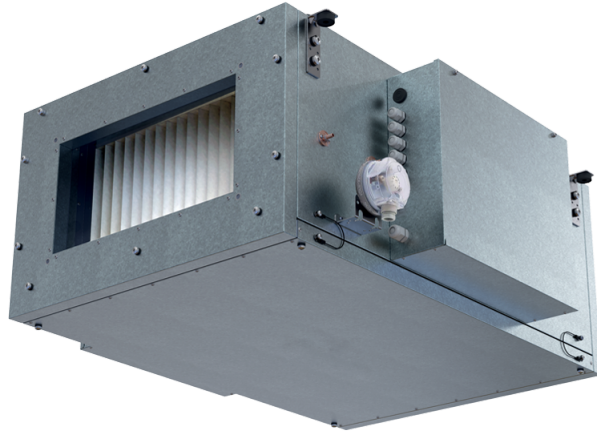

Blaubox EC ME 1500-18 S31

Supply ventilation units with an electric heater

- Power of electrical reheater: 18000
- Maximum airflow: 1500
- Sound pressure level LpA at 3 m: 46
- Filter: Coarse 90% / G4 (опция: ePM1 70% / F7), Coarse 90% / G4 (option: ePM1 70% / F7)
- Sound insulation
- Motor type: EC
- Reheater: Electric
- BMS protocol: ModBus
- Control: Wired control panel
- Casing material: Aluzinc steel

	Unit of measurement	Blaubox EC ME 1500-18 S31
Connected air duct size	mm	500x250
Phases	-	3
Minimum supply voltage	V	400
Maximum supply voltage	V	400
Power supply frequency	Hz	50
Rated power	W	223
Power of electrical reheater	W	18000
Unit current	A	29.2
Maximum airflow	m ³ /h	1500
Sound pressure level LpA at 3 m	dB(A)	46
Weight	kg	35
Filter	-	Coarse 90% / G4 (опция: ePM1 70% / F7), Coarse 90% / G4 (option: ePM1 70% / F7)
Transported air temperature (max)	°C	40
Transported air temperature (min)	°C	-30
Ambient air temperature min	°C	1
Ambient air temperature max	°C	40
Ambient air humidity max	%	80
Ingress protection rating	-	IP22
Ingress protection rating of the drive	-	IP44

Dimensions

H	H1	L	L1	W	W1	W2	W3
440	250	900	770	700	754	847	500

Accessories

Other accessories

Name	Photo	Description
FP 536x316x48 Coarse 90% / G4		G4 panel filter
FP 536x316x48 ePM1 70% / F7		F7 panel filter
FP 636x376x48 ePM1 70% / F7		F7 panel filter
FP 636x376x48 Coarse 90% / G4		G4 panel filter

For rectangular ducts

Name	Photo	Description
EVA 50x25		Flexible anti-vibration connectors for rectangular ducts

For rectangular ducts

Name	Photo	Description
SD 50x25		Silencers for rectangular ducts

Airflow regulators