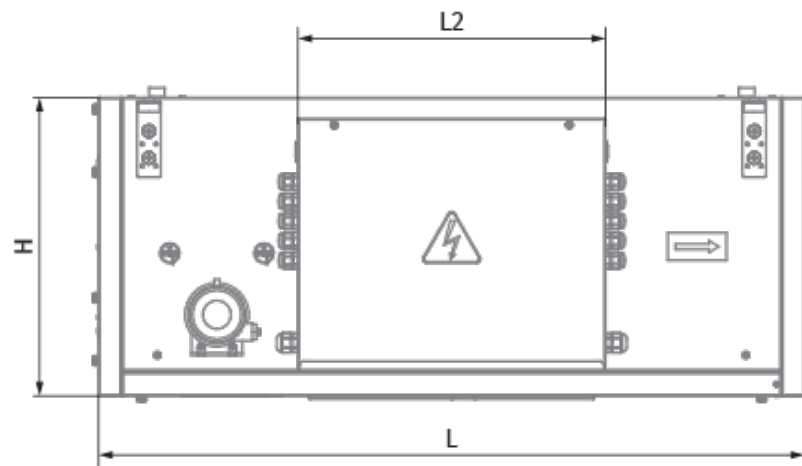

Blaubox EC ME 1500-18 S31

Supply ventilation units with an electric heater

- Power of electrical reheater: 18000
- Maximum airflow: 1500
- Sound pressure level LpA at 3 m: 46
- Filter: Coarse 90% / G4 (опция: ePM1 70% / F7), Coarse 90% / G4 (option: ePM1 70% / F7)
- Sound insulation
- Motor type: EC
- Reheater: Electric
- BMS protocol: ModBus
- Control: Wired control panel
- Casing material: Aluzinc steel

	Unit of measurement	Blaubox EC ME 1500-18 S31
Connected air duct size	mm	500x250
Phases	-	3
Minimum supply voltage	V	400
Maximum supply voltage	V	400
Power supply frequency	Hz	50
Rated power	W	223
Power of electrical reheater	W	18000
Unit current	A	29.2
Maximum airflow	m ³ /h	1500
Sound pressure level LpA at 3 m	dB(A)	46
Weight	kg	35
Filter	-	Coarse 90% / G4 (опция: ePM1 70% / F7), Coarse 90% / G4 (option: ePM1 70% / F7)
Transported air temperature (max)	°C	40
Transported air temperature (min)	°C	-30
Ambient air temperature min	°C	1
Ambient air temperature max	°C	40
Ambient air humidity max	%	80
Ingress protection rating	-	IP22
Ingress protection rating of the drive	-	IP44

Dimensions

H	H1	L	L1	W	W1	W2	W3
440	250	900	770	700	754	847	500

Accessories

Other accessories

Name	Photo	Description
FP 536x316x48 Coarse 90% / G4		G4 panel filter
FP 536x316x48 ePM1 70% / F7		F7 panel filter
FP 636x376x48 ePM1 70% / F7		F7 panel filter
FP 636x376x48 Coarse 90% / G4		G4 panel filter