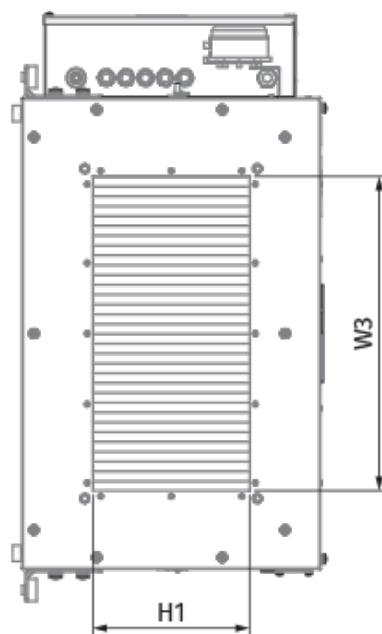

Blaubox EC ME 1500-18 S31

Supply ventilation units with an electric heater

- Power of electrical reheater: 18000
- Maximum airflow: 1500
- Sound pressure level LpA at 3 m: 46
- Filter: Coarse 90% / G4 (опция: ePM1 70% / F7), Coarse 90% / G4 (option: ePM1 70% / F7)
- Sound insulation
- Motor type: EC
- Reheater: Electric
- BMS protocol: ModBus
- Control: Wired control panel
- Casing material: Aluzinc steel

	Unit of measurement	Blaubox EC ME 1500-18 S31
Connected air duct size	mm	500x250
Phases	-	3
Minimum supply voltage	V	400
Maximum supply voltage	V	400
Power supply frequency	Hz	50
Rated power	W	223
Power of electrical reheater	W	18000
Unit current	A	29.2
Maximum airflow	m ³ /h	1500
Sound pressure level LpA at 3 m	dB(A)	46
Weight	kg	35
Filter	-	Coarse 90% / G4 (опция: ePM1 70% / F7), Coarse 90% / G4 (option: ePM1 70% / F7)
Transported air temperature (max)	°C	40
Transported air temperature (min)	°C	-30
Ambient air temperature min	°C	1
Ambient air temperature max	°C	40
Ambient air humidity max	%	80
Ingress protection rating	-	IP22
Ingress protection rating of the drive	-	IP44

Dimensions

H	H1	L	L1	W	W1	W2	W3
440	250	900	770	700	754	847	500

Accessories

Other accessories

Name	Photo	Description
FP 536x316x48 Coarse 90% / G4		G4 panel filter
FP 536x316x48 ePM1 70% / F7		F7 panel filter
FP 636x376x48 ePM1 70% / F7		F7 panel filter
FP 636x376x48 Coarse 90% / G4		G4 panel filter