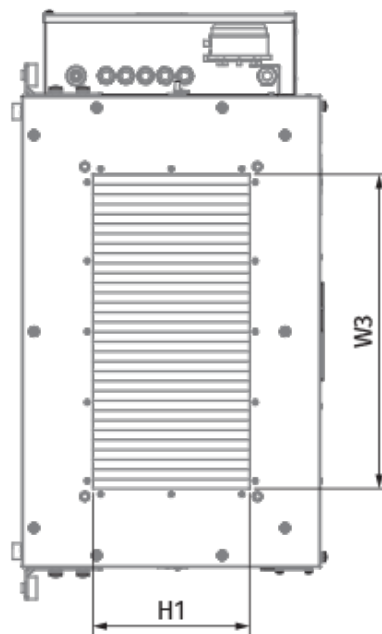

Blaubox EC ME 1500-15 S31

Supply ventilation units with an electric heater

- Power of electrical reheater: 15000
- Maximum airflow: 1500
- Sound pressure level LpA at 3 m: 46
- Filter: Coarse 90% / G4 (опция: ePM1 70% / F7), Coarse 90% / G4 (option: ePM1 70% / F7)
- Sound insulation
- Motor type: EC
- Reheater: Electric
- BMS protocol: ModBus
- Control: Wired control panel
- Casing material: Aluzinc steel

	Unit of measurement	Blaubox EC ME 1500-15 S31
Connected air duct size	mm	500x250
Phases	-	3
Minimum supply voltage	V	400
Maximum supply voltage	V	400
Power supply frequency	Hz	50
Rated power	W	223
Power of electrical reheater	W	15000
Unit current	A	22.8
Maximum airflow	m ³ /h	1500
Sound pressure level LpA at 3 m	dB(A)	46
Weight	kg	35
Filter	-	Coarse 90% / G4 (опция: ePM1 70% / F7), Coarse 90% / G4 (option: ePM1 70% / F7)
Transported air temperature (max)	°C	40
Transported air temperature (min)	°C	-30
Ambient air temperature min	°C	1
Ambient air temperature max	°C	40
Ambient air humidity max	%	80
Ingress protection rating	-	IP22
Ingress protection rating of the drive	-	IP44

Dimensions

H	H1	L	L1	W	W1	W2	W3
440	250	900	770	700	754	847	500

Accessories

Other accessories

Name	Photo	Description
FP 536x316x48 Coarse 90% / G4		G4 panel filter
FP 536x316x48 ePM1 70% / F7		F7 panel filter
FP 636x376x48 ePM1 70% / F7		F7 panel filter
FP 636x376x48 Coarse 90% / G4		G4 panel filter