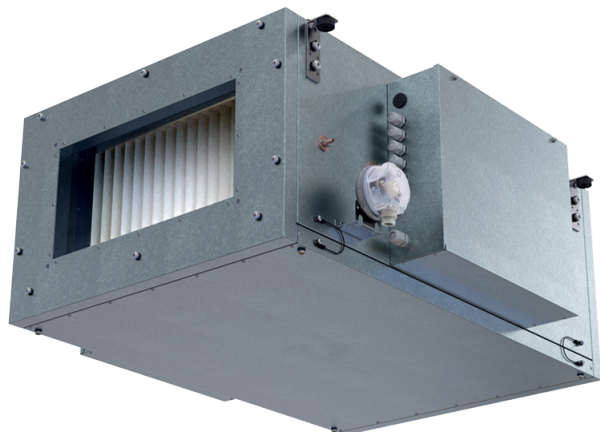

Blaubox EC ME 1500-15 S31

Supply ventilation units with an electric heater

- Power of electrical reheater: 15000
- Maximum airflow: 1500
- Sound pressure level LpA at 3 m: 46
- Filter: Coarse 90% / G4 (опция: ePM1 70% / F7), Coarse 90% / G4 (option: ePM1 70% / F7)
- Sound insulation
- Motor type: EC
- Reheater: Electric
- BMS protocol: ModBus
- Control: Wired control panel
- Casing material: Aluzinc steel

	Unit of measurement	Blaubox EC ME 1500-15 S31
Connected air duct size	mm	500x250
Phases	-	3
Minimum supply voltage	V	400
Maximum supply voltage	V	400
Power supply frequency	Hz	50
Rated power	W	223
Power of electrical reheater	W	15000
Unit current	A	22.8
Maximum airflow	m ³ /h	1500
Sound pressure level LpA at 3 m	dB(A)	46
Weight	kg	35
Filter	-	Coarse 90% / G4 (опция: ePM1 70% / F7), Coarse 90% / G4 (option: ePM1 70% / F7)
Transported air temperature (max)	°C	40
Transported air temperature (min)	°C	-30
Ambient air temperature min	°C	1
Ambient air temperature max	°C	40
Ambient air humidity max	%	80
Ingress protection rating	-	IP22
Ingress protection rating of the drive	-	IP44

Dimensions

H	H1	L	L1	W	W1	W2	W3
440	250	900	770	700	754	847	500

Accessories

Other accessories

Name	Photo	Description
FP 536x316x48 Coarse 90% / G4		G4 panel filter
FP 536x316x48 ePM1 70% / F7		F7 panel filter
FP 636x376x48 ePM1 70% / F7		F7 panel filter
FP 636x376x48 Coarse 90% / G4		G4 panel filter

For rectangular ducts

Name	Photo	Description
EVA 50x25		Flexible anti-vibration connectors for rectangular ducts

For rectangular ducts

Name	Photo	Description
SD 50x25		Silencers for rectangular ducts

Airflow regulators