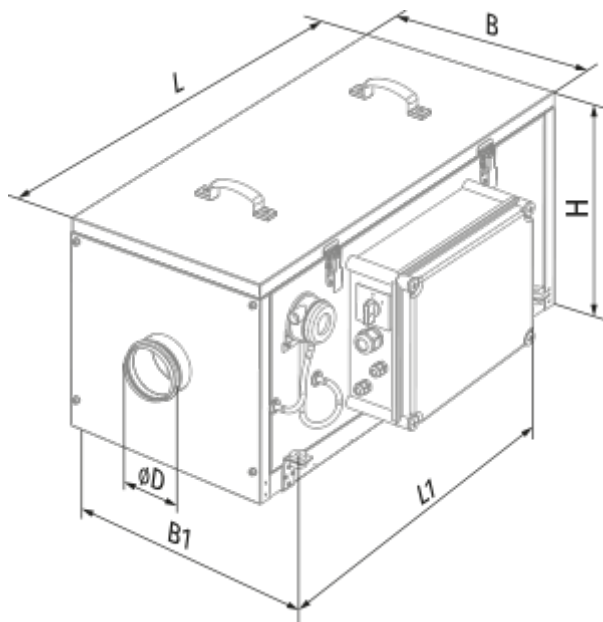

BLAUBOX E 800-3.4 Pro

Supply ventilation units

- Power of electrical reheater: 3400
- Maximum airflow: 810
- Sound pressure level LpA at 3 m: 30
- Sound insulation
- Motor type: AC
- Reheater: Electric
- Control: Remote Control
- Casing material: Galvanized steel

	Unit of measurement	BLAUBOX E 800-3.4 Pro
Connected air duct size	mm	200
Speed	-	1
Minimum supply voltage	V	400
Maximum supply voltage	V	400
Power supply frequency	Hz	50
Rated power	W	193
Power of electrical reheater	W	3400
Unit current	A	14.8
Maximum airflow	m ³ /h	810
Sound pressure level LpA at 3 m	dB(A)	30
Weight	kg	52
Transported air temperature (max)	°C	55
Transported air temperature (min)	°C	-25
Ambient air temperature min	°C	0
Ambient air temperature max	°C	40
Ambient air humidity max	%	80
Ingress protection rating	-	IP22
Ingress protection rating of the drive	-	IP44

Dimensions

ØD	B	B1	H	L	L1
199	487	526.5	513	835	684

Accessories

Other accessories

Name	Photo	Description
FP 439x428x70 G4		G4 panel filter

Other accessories

Name	Photo	Description
SD 200/600		Silencers for round ducts
SD 200/900		Silencers for round ducts