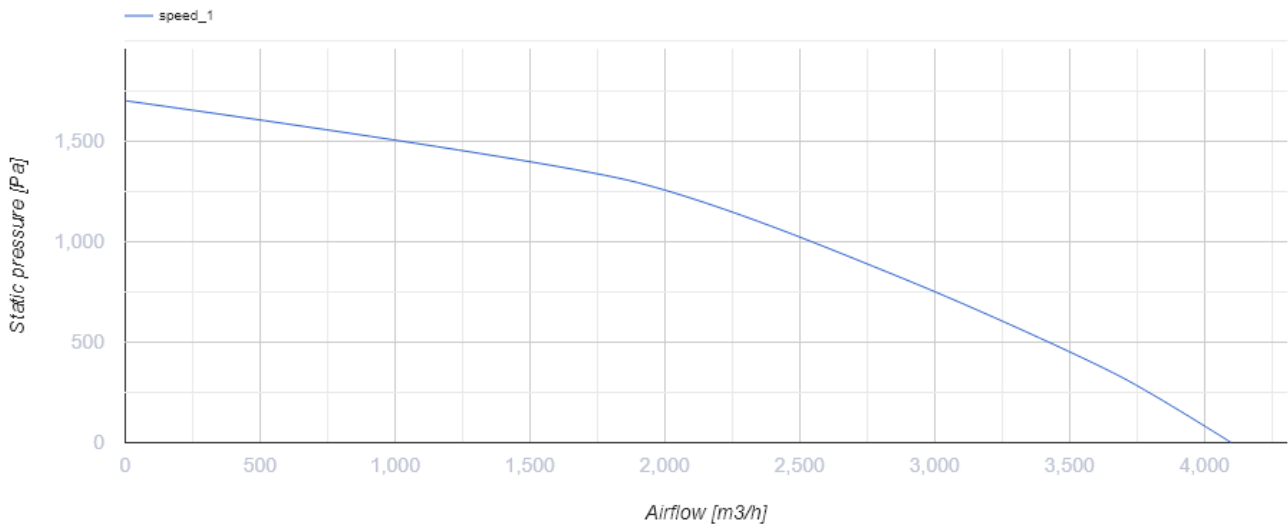

BLAUBOX DW 4100-3 Pro

Supply suspended ventilation units

- Maximum airflow: 4100
- Sound pressure level LpA at 3 m: 75
- Sound insulation
- Motor type: AC
- Reheater: Water
- Control: Remote Control
- Casing material: Galvanized steel

	Unit of measurement	BLAUBOX DW 4100-3 Pro
Connected air duct size	mm	700x400
Speed	-	1
Minimum supply voltage	V	400
Maximum supply voltage	V	400
Power supply frequency	Hz	50
Rated power	W	2300
Unit current	A	4.3
Maximum airflow	m ³ /h	4100
Sound pressure level LpA at 3 m	dB(A)	75
Weight	kg	110
Transported air temperature (max)	°C	70
Transported air temperature (min)	°C	-25
Ambient air temperature min	°C	-25
Ambient air temperature max	°C	70
Ambient air humidity max	%	80
Ingress protection rating	-	IP22
Ingress protection rating of the drive	-	IP44

Dimensions

B	B1	B2	B3	H	H1	H2	L	L1
700	720	888	844	400	420	546	1302	1262

Accessories

Other accessories

Name	Photo	Description
FPT 737x441x27 G4		

Other accessories

Name	Photo	Description
------	-------	-------------