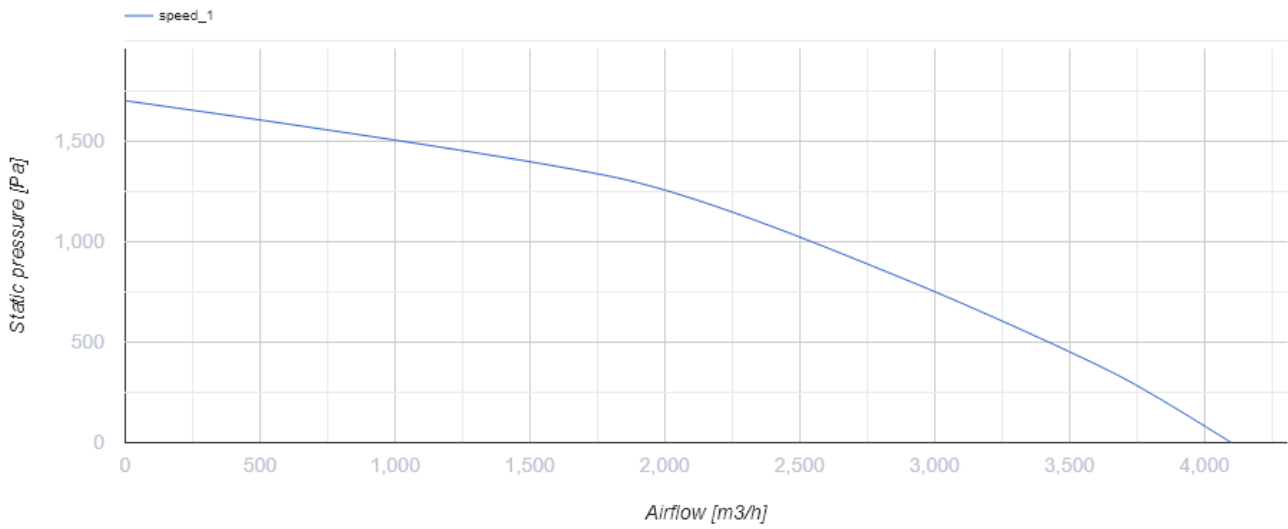

BLAUBOX DW 4100-3 Pro

Supply suspended ventilation units

- Maximum airflow: 4100
- Sound pressure level LpA at 3 m: 75
- Sound insulation
- Motor type: AC
- Reheater: Water
- Control: Remote Control
- Casing material: Galvanized steel

	Unit of measurement	BLAUBOX DW 4100-3 Pro
Connected air duct size	mm	700x400
Speed	-	1
Minimum supply voltage	V	400
Maximum supply voltage	V	400
Power supply frequency	Hz	50
Rated power	W	2300
Unit current	A	4.3
Maximum airflow	m ³ /h	4100
Sound pressure level LpA at 3 m	dB(A)	75
Weight	kg	110
Transported air temperature (max)	°C	70
Transported air temperature (min)	°C	-25
Ambient air temperature min	°C	-25
Ambient air temperature max	°C	70
Ambient air humidity max	%	80
Ingress protection rating	-	IP22
Ingress protection rating of the drive	-	IP44

Dimensions

B	B1	B2	B3	H	H1	H2	L	L1
700	720	888	844	400	420	546	1302	1262

Accessories

Other accessories

Name	Photo	Description
FPT 737x441x27 G4		

For rectangular ducts

Name	Photo	Description
------	-------	-------------