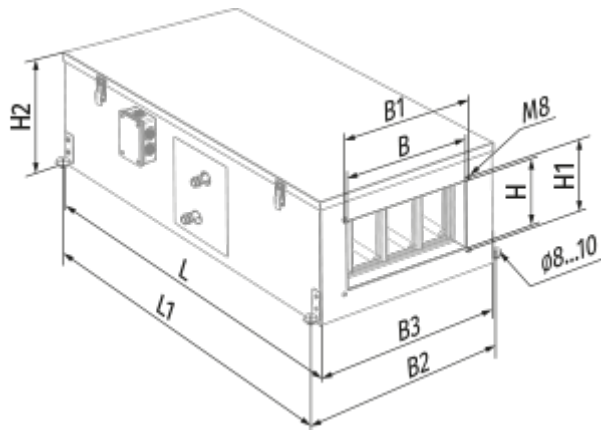

BLAUBOX DW 4100-3 Pro

Supply suspended ventilation units

- Maximum airflow: 4100
- Sound pressure level LpA at 3 m: 75
- Sound insulation
- Motor type: AC
- Reheater: Water
- Control: Remote Control
- Casing material: Galvanized steel

	Unit of measurement	BLAUBOX DW 4100-3 Pro
Connected air duct size	mm	700x400
Speed	-	1
Minimum supply voltage	V	400
Maximum supply voltage	V	400
Power supply frequency	Hz	50
Rated power	W	2300
Unit current	A	4.3
Maximum airflow	m ³ /h	4100
Sound pressure level LpA at 3 m	dB(A)	75
Weight	kg	110
Transported air temperature (max)	°C	70
Transported air temperature (min)	°C	-25
Ambient air temperature min	°C	-25
Ambient air temperature max	°C	70
Ambient air humidity max	%	80
Ingress protection rating	-	IP22
Ingress protection rating of the drive	-	IP44

Dimensions

B	B1	B2	B3	H	H1	H2	L	L1
700	720	888	844	400	420	546	1302	1262

Accessories

Other accessories

Name	Photo	Description
FPT 737x441x27 G4		

For rectangular ducts

Name	Photo	Description
------	-------	-------------