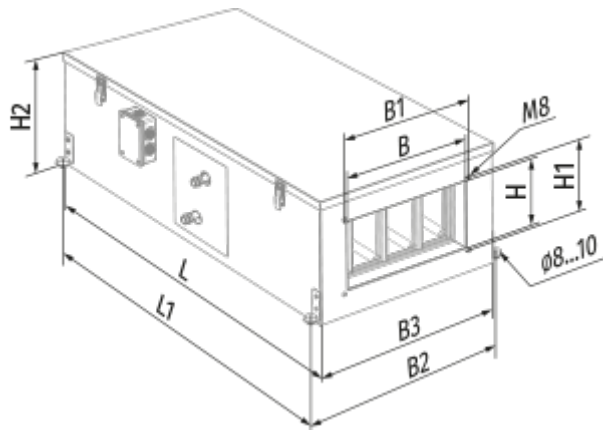

BLAUBOX DW 4100-3 Pro

Supply suspended ventilation units

- Maximum airflow: 4100
- Sound pressure level LpA at 3 m: 75
- Sound insulation
- Motor type: AC
- Reheater: Water
- Control: Remote Control
- Casing material: Galvanized steel

	Unit of measurement	BLAUBOX DW 4100-3 Pro
Connected air duct size	mm	700x400
Speed	-	1
Minimum supply voltage	V	400
Maximum supply voltage	V	400
Power supply frequency	Hz	50
Rated power	W	2300
Unit current	A	4.3
Maximum airflow	m ³ /h	4100
Sound pressure level LpA at 3 m	dB(A)	75
Weight	kg	110
Transported air temperature (max)	°C	70
Transported air temperature (min)	°C	-25
Ambient air temperature min	°C	-25
Ambient air temperature max	°C	70
Ambient air humidity max	%	80
Ingress protection rating	-	IP22
Ingress protection rating of the drive	-	IP44

Dimensions

B	B1	B2	B3	H	H1	H2	L	L1
700	720	888	844	400	420	546	1302	1262

Accessories

Other accessories

Name	Photo	Description
FPT 737x441x27 G4		

Other accessories

Name	Photo	Description
------	-------	-------------