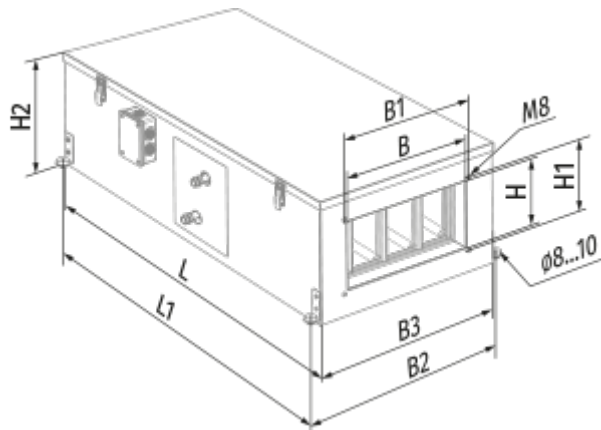

BLAUBOX DW 4100-3 Pro

Supply suspended ventilation units

- Maximum airflow: 4100
- Sound pressure level LpA at 3 m: 75
- Sound insulation
- Motor type: AC
- Reheater: Water
- Control: Remote Control
- Casing material: Galvanized steel

	Unit of measurement	BLAUBOX DW 4100-3 Pro
Connected air duct size	mm	700x400
Speed	-	1
Minimum supply voltage	V	400
Maximum supply voltage	V	400
Power supply frequency	Hz	50
Rated power	W	2300
Unit current	A	4.3
Maximum airflow	m ³ /h	4100
Sound pressure level LpA at 3 m	dB(A)	75
Weight	kg	110
Transported air temperature (max)	°C	70
Transported air temperature (min)	°C	-25
Ambient air temperature min	°C	-25
Ambient air temperature max	°C	70
Ambient air humidity max	%	80
Ingress protection rating	-	IP22
Ingress protection rating of the drive	-	IP44

Dimensions

B	B1	B2	B3	H	H1	H2	L	L1
700	720	888	844	400	420	546	1302	1262

Accessories

Other accessories

Name	Photo	Description
FPT 737x441x27 G4		

Other accessories

Name	Photo	Description
------	-------	-------------