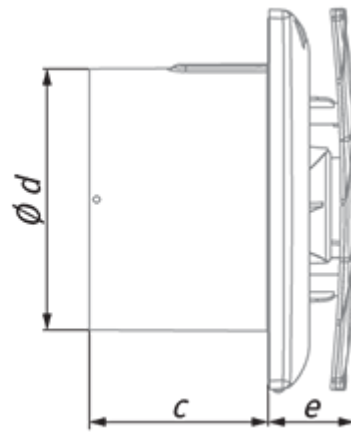

Bavaria 100 (220-240V/60Hz) TR

Axial extract fan equipped with a decorative front panel, high air flow and low energy consumption

- Casing material: Plastic
- Backdraft protection: Backdraft damper
- Timer: Turn off timer, Turn on timer

	Unit of measurement	Bavaria 100 (220-240V/60Hz) TR
Connected air duct size	mm	100
Speed	-	1
Minimum supply voltage	V	220
Maximum supply voltage	V	240
Power supply frequency	Hz	60
Unit current	A	
Weight	kg	0.51
Ambient air temperature min	°C	1
Ambient air temperature max	°C	40
Ingress protection rating	-	IP44

Dimensions

a	c	Ø d	e
180	79	99	38

Accessories

Thyristor speed controllers

Name	Photo	Description
CDT E1.8		Thyristor speed controller