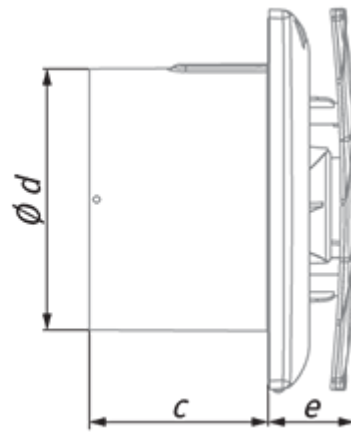

Bavaria 100 (220-240V/60Hz) T

Axial extract fan equipped with a decorative front panel, high air flow and low energy consumption

- Casing material: Plastic
- Backdraft protection: Backdraft damper
- Timer: Turn off timer

	Unit of measurement	Bavaria 100 (220-240V/60Hz) T
Connected air duct size	mm	100
Speed	-	1
Minimum supply voltage	V	220
Maximum supply voltage	V	240
Power supply frequency	Hz	60
Unit current	A	
Weight	kg	0.51
Ambient air temperature min	°C	1
Ambient air temperature max	°C	40
Ingress protection rating	-	IP44

Dimensions

a	c	Ø d	e
180	79	99	38

Accessories

Thyristor speed controllers

Name	Photo	Description
CDT E1.8		Thyristor speed controller