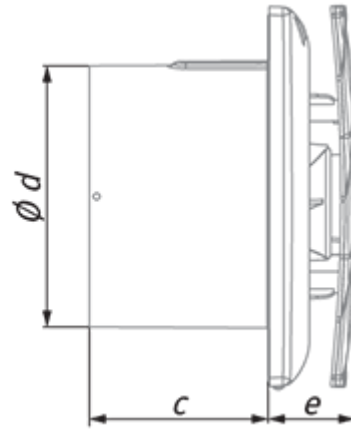

Bavaria 100 (220-240V/60Hz) S

Axial extract fan equipped with a decorative front panel, high air flow and low energy consumption

- Casing material: Plastic
- Backdraft protection: Backdraft damper
- Pull cord

	Unit of measurement	Bavaria 100 (220-240V/60Hz) S
Connected air duct size	mm	100
Speed	-	1
Minimum supply voltage	V	220
Maximum supply voltage	V	240
Power supply frequency	Hz	60
Unit current	A	
Weight	kg	0.51
Ambient air temperature min	°C	1
Ambient air temperature max	°C	40
Ingress protection rating	-	IP44

Dimensions

a	c	Ø d	e
180	79	99	38

Accessories

Other accessories

Name	Photo	Description
CDT E1.8		Thyristor speed controller