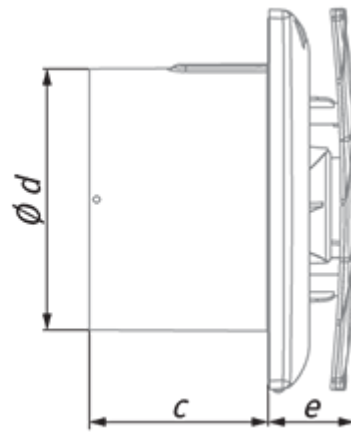

Bavaria 100 (220-240V/60Hz) S

Axial extract fan equipped with a decorative front panel, high air flow and low energy consumption

- Casing material: Plastic
- Backdraft protection: Backdraft damper
- Pull cord

	Unit of measurement	Bavaria 100 (220-240V/60Hz) S
Connected air duct size	mm	100
Speed	-	1
Minimum supply voltage	V	220
Maximum supply voltage	V	240
Power supply frequency	Hz	60
Unit current	A	
Weight	kg	0.51
Ambient air temperature min	°C	1
Ambient air temperature max	°C	40
Ingress protection rating	-	IP44

Dimensions

a	c	Ø d	e
180	79	99	38

Accessories

Thyristor speed controllers

Name	Photo	Description
CDT E1.8		Thyristor speed controller