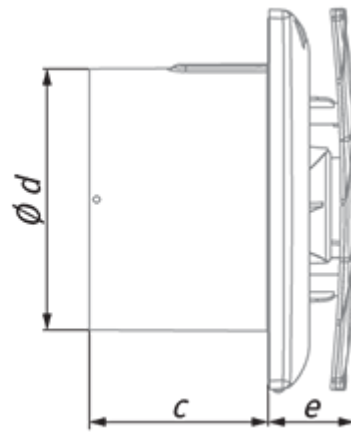

# Bavaria 100 (220-240V/60Hz) S

Axial extract fan equipped with a decorative front panel, high air flow and low energy consumption

- Casing material: Plastic
- Backdraft protection: Backdraft damper
- Pull cord

	Unit of measurement	Bavaria 100 (220-240V/60Hz) S
Connected air duct size	mm	100
Speed	-	1
Minimum supply voltage	V	220
Maximum supply voltage	V	240
Power supply frequency	Hz	60
Unit current	A	
Weight	kg	0.51
Ambient air temperature min	°C	1
Ambient air temperature max	°C	40
Ingress protection rating	-	IP44

## Dimensions

a	c	Ø d	e
180	79	99	38