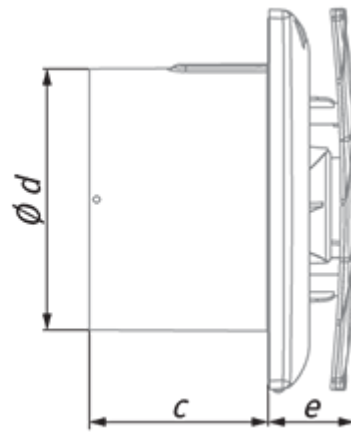

Bavaria 100 (220-240V/60Hz)

Axial extract fan equipped with a decorative front panel, high air flow and low energy consumption

- Casing material: Plastic
- Backdraft protection: Backdraft damper

	Unit of measurement	Bavaria 100 (220-240V/60Hz)
Connected air duct size	mm	100
Speed	-	1
Minimum supply voltage	V	220
Maximum supply voltage	V	240
Power supply frequency	Hz	60
Unit current	A	
Weight	kg	0.51
Ambient air temperature min	°C	1
Ambient air temperature max	°C	40
Ingress protection rating	-	IP44

Dimensions

a	c	Ø d	e
180	79	99	38

Accessories

Thyristor speed controllers

Name	Photo	Description
CDT E1.8		Thyristor speed controller