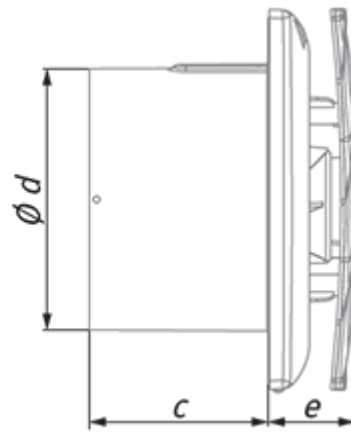

## Bavaria 100 (220-240V/60Hz)

Axial extract fan equipped with a decorative front panel, high air flow and low energy consumption

- Casing material: Plastic
- Backdraft protection: Backdraft damper

	Unit of measurement	Bavaria 100 (220-240V/60Hz)
Connected air duct size	mm	100
Speed	-	1
Minimum supply voltage	V	220
Maximum supply voltage	V	240
Power supply frequency	Hz	60
Unit current	A	
Weight	kg	0.51
Ambient air temperature min	°C	1
Ambient air temperature max	°C	40
Ingress protection rating	-	IP44

### Dimensions

a	c	Ø d	e
180	79	99	38