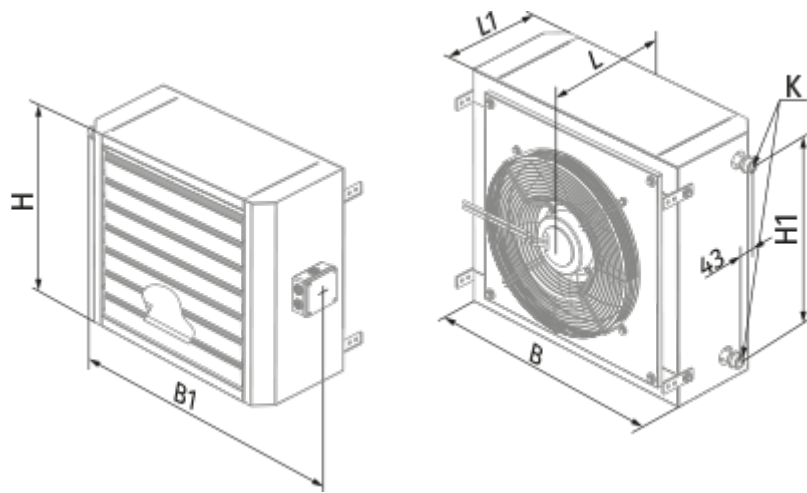

ALB-45

Units for air cooling and heating

- Motor type: AC

	Unit of measurement	ALB-45
Minimum supply voltage	V	230
Maximum supply voltage	V	230
Power supply frequency	Hz	50
Unit current	A	1.12
Ingress protection rating	-	IP44

Dimensions

B	B1	H	H1	L	L1	K
780	885	710	570	380	300	G 3/4"

Accessories

Temperature controllers

Name	Photo	Description
MLC E2		Room temperature regulator
MLCD E2		Room temperature regulator