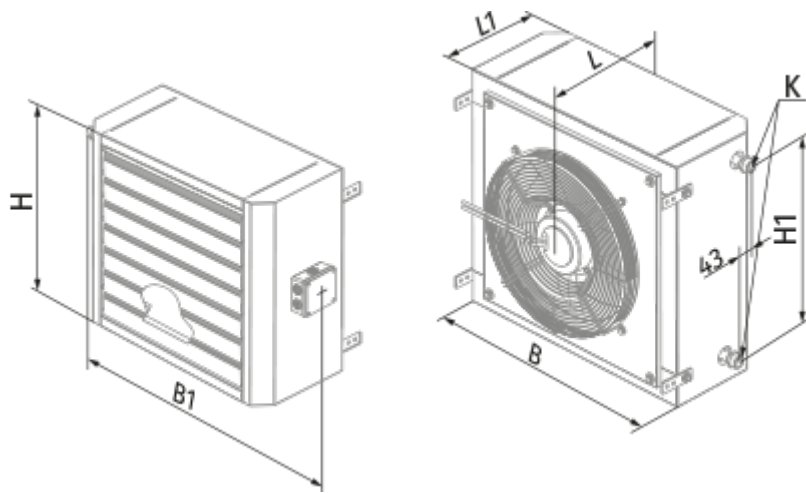

ALB-45

Units for air cooling and heating

- Motor type: AC

	Unit of measurement	ALB-45
Minimum supply voltage	V	230
Maximum supply voltage	V	230
Power supply frequency	Hz	50
Unit current	A	1.12
Ingress protection rating	-	IP44

Dimensions

B	B1	H	H1	L	L1	K
780	885	710	570	380	300	G 3/4"

Accessories

Temperature controllers

Name	Photo	Description
MLC E2		Room temperature regulator
MLCD E2		Room temperature regulator