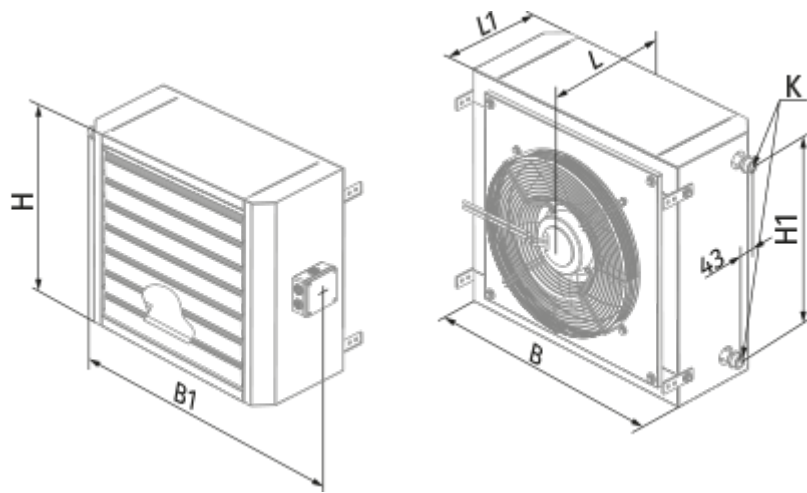

ALB-45

Units for air cooling and heating

- Motor type: AC

	Unit of measurement	ALB-45
Minimum supply voltage	V	230
Maximum supply voltage	V	230
Power supply frequency	Hz	50
Unit current	A	1.12
Ingress protection rating	-	IP44

Dimensions

B	B1	H	H1	L	L1	K
780	885	710	570	380	300	G 3/4"

Accessories

Other accessories

Name	Photo	Description
MLC E2		Room temperature regulator
MLCD E2		Room temperature regulator