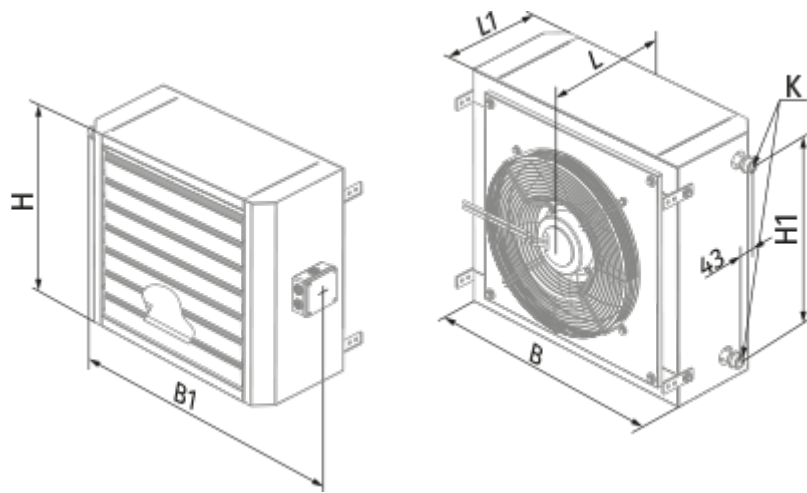

ALB-30

Units for air cooling and heating

- Motor type: AC

	Unit of measurement	ALB-30
Minimum supply voltage	V	230
Maximum supply voltage	V	230
Power supply frequency	Hz	50
Unit current	A	0.85
Ingress protection rating	-	IP44

Dimensions

B	B1	H	H1	L	L1	K
680	785	655	518	360	286	G 3/4"

Accessories

Other accessories

Name	Photo	Description
MLC E2		Room temperature regulator
MLCD E2		Room temperature regulator