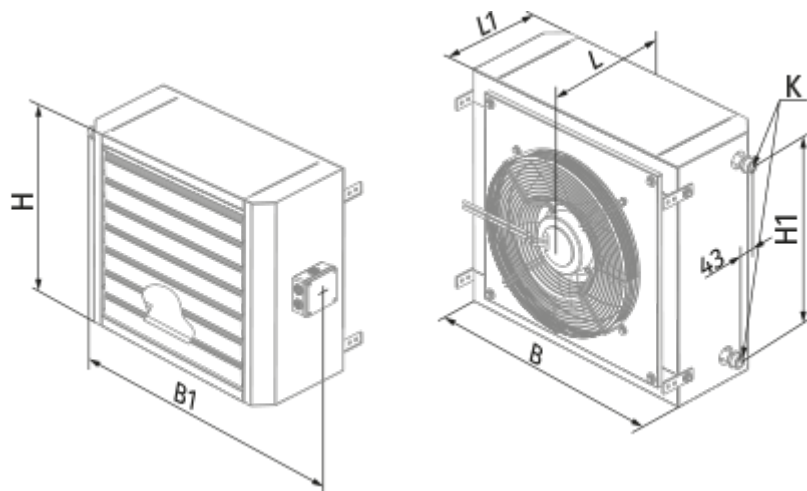

ALB-30

Units for air cooling and heating

- Motor type: AC

	Unit of measurement	ALB-30
Minimum supply voltage	V	230
Maximum supply voltage	V	230
Power supply frequency	Hz	50
Unit current	A	0.85
Ingress protection rating	-	IP44

Dimensions

B	B1	H	H1	L	L1	K
680	785	655	518	360	286	G 3/4"

Accessories

Temperature controllers

Name	Photo	Description
MLC E2		Room temperature regulator
MLCD E2		Room temperature regulator