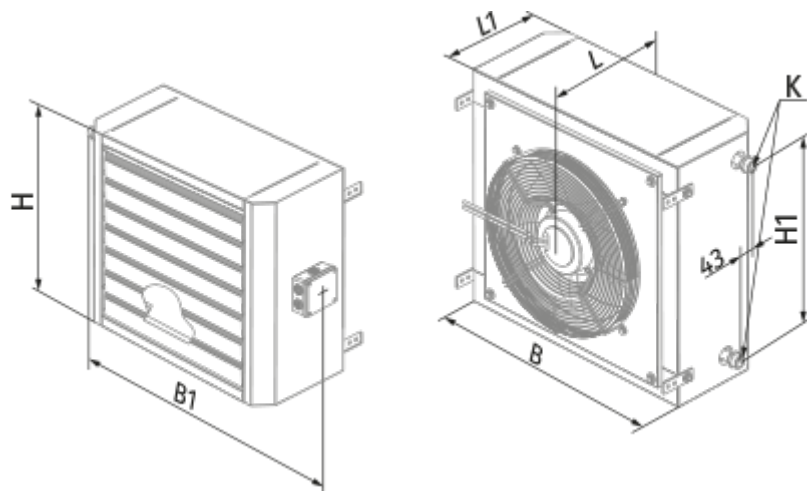

## ALB-30

Units for air cooling and heating

- Motor type: AC

	Unit of measurement	ALB-30
Minimum supply voltage	V	230
Maximum supply voltage	V	230
Power supply frequency	Hz	50
Unit current	A	0.85
Ingress protection rating	-	IP44

### Dimensions

B	B1	H	H1	L	L1	K
680	785	655	518	360	286	G 3/4"