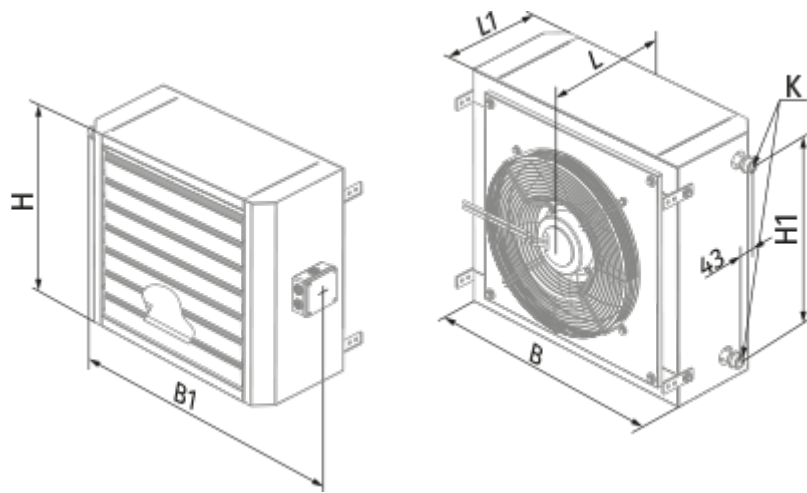

## ALB-25

Units for air cooling and heating

- Motor type: AC

	Unit of measurement	ALB-25
Minimum supply voltage	V	230
Maximum supply voltage	V	230
Power supply frequency	Hz	50
Unit current	A	0.6
Ingress protection rating	-	IP44

### Dimensions

B	B1	H	H1	L	L1	K
680	785	605	468	360	286	G 3/4"