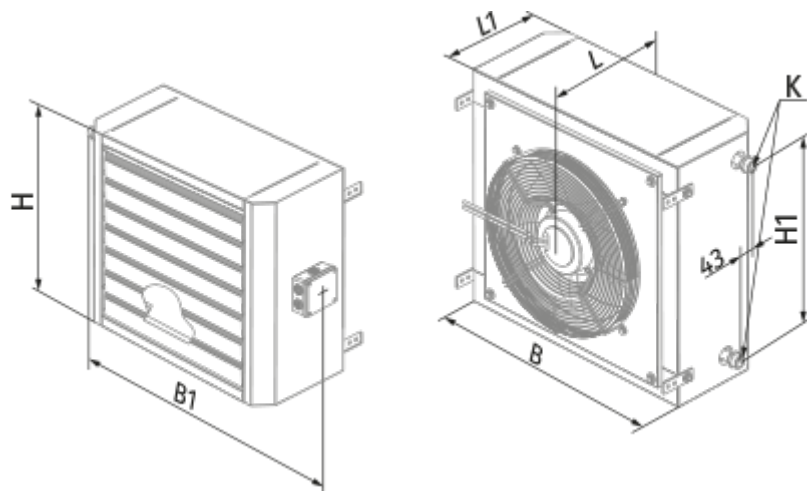

## ALB-25

Units for air cooling and heating

- Motor type: AC

	Unit of measurement	ALB-25
Minimum supply voltage	V	230
Maximum supply voltage	V	230
Power supply frequency	Hz	50
Unit current	A	0.6
Ingress protection rating	-	IP44

### Dimensions

B	B1	H	H1	L	L1	K
680	785	605	468	360	286	G 3/4"